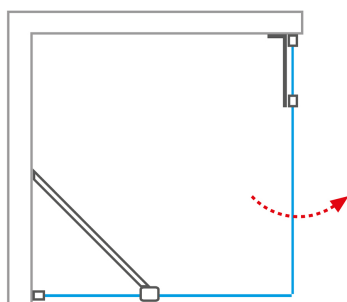

GDO1N+GBN

Single opening shower door GDO1N in a combination with a solid sidewall GBN

The latest frameless ELEGANT NEO range is remarkable with its **lightweight** and pure design, allowing the airiness and elegance of each product to stand out. But it is really unique because of its unmatched range of installation dimensions, so you won't have to limit yourself. It uses 6 mm safety glass with ROLSHIELD protective coating applied, high-quality chrome steel fittings and integrated strut. With a standard height of 2000 mm, it provides all the necessary solutions for your bathroom.

Type	Order number	Profile	Height (h)	Installation width (y)	Glass	Delivery	Side part width (s)	Entrance size (c)
GDO1N/800	188-8000000-00-02	Brillant	2015 mm	685-785	Transparent	S	290	380-480
GDO1N/900	188-9000000-00-02	Brillant	2015 mm	785-885	Transparent	S	290	480-580
GDO1N/1000	188-1000000-00-02	Brillant	2015 mm	885-985	Transparent	S	290	580-680
GDO1N/1100	188-1100000-00-02	Brillant	2015 mm	985-1085	Transparent	S	290	680-780
GDO1N/1200	188-1200000-00-02	Brillant	2015 mm	---	Transparent	S	290	780-880
GBN/800	189-8000000-00-02	Brillant	2005 mm	---	Transparent	S	---	---

Type	Order number	Profile	Height (h)	Installation width (y)	Glass	Delivery	Side part width (s)	Entrance size (c)
GBN/900	189-9000000-00-02	Brillant	2005 mm	---	Transparent	S	---	---
GBN/1000	189-1000000-00-02	Brillant	2005 mm	985-995	Transparent	S	---	---

ATTENTION: Nominal sizes of shower enclosures are designed for **INSTALLATION ON THE TRAY** and they are always assembled with indentation from the edge of the tray. With **INSTALLATION ON THE TILES** there is a risk, that the size of shower enclosure will be smaller than measured width of the tiles. It is necessary to follow the size charts specified in "TECHNICAL SPECIFICATION" file, which is available to download on the product pages.