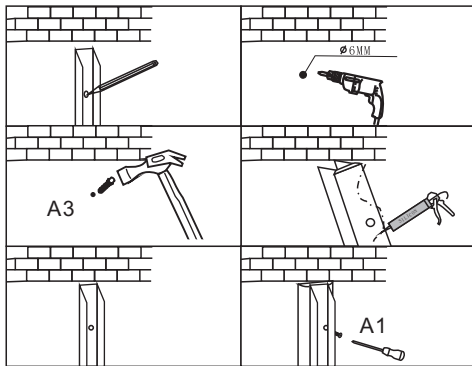

INSTALLATION MANUAL

ACCESSORIES		
A1	 M4*45	3 PCS
A2	 M4*12	3 PCS
A3		3 PCS

1、 Fix the slat on the wall

INSTALLATION MANUAL

ACCESSORIES		
A1	 M4*45	5 PCS
A2	 M4*12	3 PCS
A3		3 PCS
D1		2 PCS

1. Fix the slat on the wall