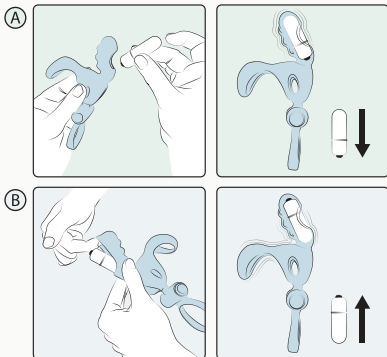

HOW TO USE SPARTACUS

A On / Off Stimulation Motor 1

B On / Off Stimulation Motor 2

HOW TO USE SPARTACUS

Adrien Lastic
Exploring senses

SPARTACUS R

Revolutionary Double ring
with penis sheath!

2 MOTORS

3 X LR44

click
ON / OFF

3 X LR44

click
ON / OFF

Motor 1

Motor 2