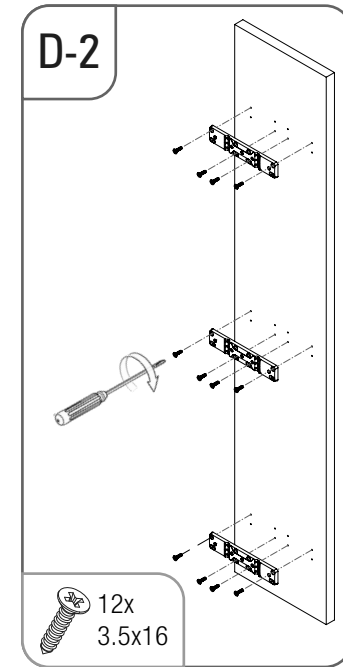

- ÇİFT AÇILIM GİZLİ RAYLI 3 SEPETLİK AHŞAP TABANLI 20 CM ŞİŞELİK MONTAJ ŞEMASI (SAĞ)
- 20 CM BOTTLE HOLDER WITH FULL EXTENSION UNDERMOUNT RAIL AND 3 WOODEN BOTTOM BASKETS MOUNTING INSTRUCTION (RIGHT)

STARAX

- ÇİFT AÇILIM GİZLİ RAYLI 3 SEPETLİ AHŞAP TABANLI 20 CM ŞİŞELİK MONTAJ ŞEMASI (SOL)
- 20 CM BOTTLE HOLDER WITH FULL EXTENSION UNDERMOUNT RAIL AND 3 WOODEN BOTTOM BASKETS MOUNTING INSTRUCTION (LEFT)

STARAX