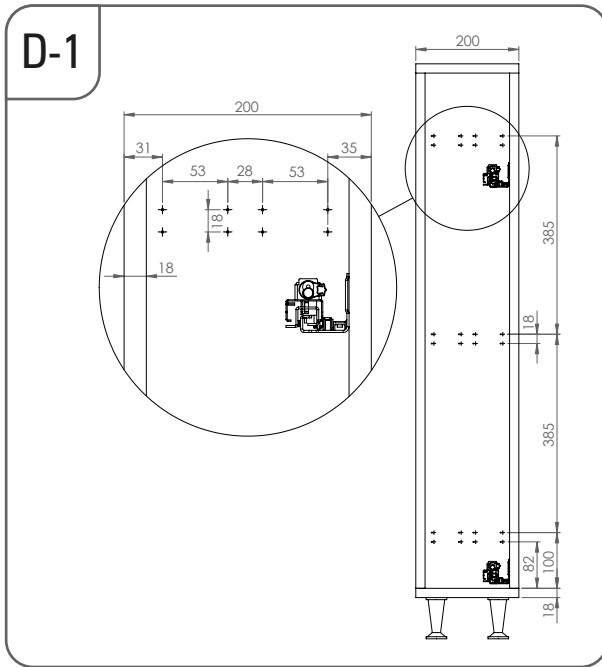

- ÇİFT AÇILIM GİZLİ RAYLI 3 SEPETLİK AHŞAP TABANLI 20 CM ŞİŞELİK MONTAJ ŞEMASI (SAĞ)
- 20 CM BOTTLE HOLDER WITH FULL EXTENSION UNDERMOUNT RAIL AND 3 WOODEN BOTTOM BASKETS MOUNTING INSTRUCTION (RIGHT)

STARAX

- ÇİFT AÇILIM GİZLİ RAYLI 3 SEPETLİ AHŞAP TABANLI 20 CM ŞİŞELİK MONTAJ ŞEMASI (SOL)
- 20 CM BOTTLE HOLDER WITH FULL EXTENSION UNDERMOUNT RAIL AND 3 WOODEN BOTTOM BASKETS MOUNTING INSTRUCTION (LEFT)

STARAX