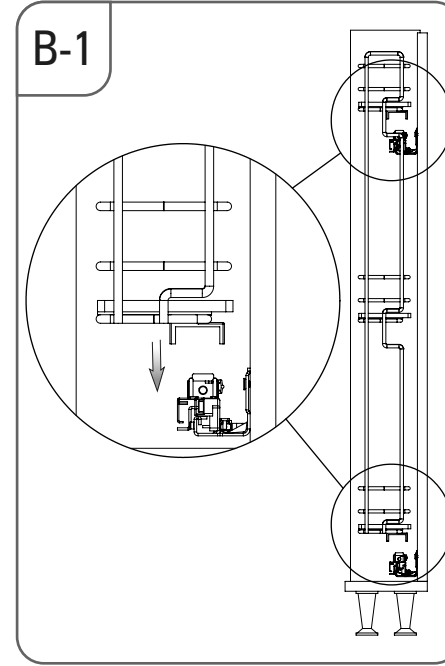

- ÇİFT AÇILIM GİZLİ RAYLI 3 SEPETLİK AHŞAP TABANLI 20 CM ŞİŞELİK MONTAJ ŞEMASI (SAĞ)
- 20 CM BOTTLE HOLDER WITH FULL EXTENSION UNDERMOUNT RAIL AND 3 WOODEN BOTTOM BASKETS MOUNTING INSTRUCTION (RIGHT)

STARAX

- ÇİFT AÇILIM GİZLİ RAYLI 3 SEPETLİ AHŞAP TABANLI 20 CM ŞİŞELİK MONTAJ ŞEMASI (SOL)
- 20 CM BOTTLE HOLDER WITH FULL EXTENSION UNDERMOUNT RAIL AND 3 WOODEN BOTTOM BASKETS MOUNTING INSTRUCTION (LEFT)

STARAX