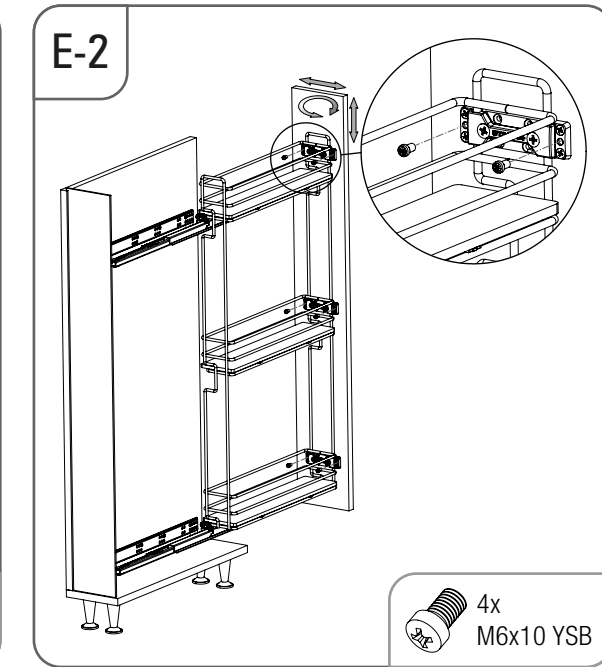

- ÇİFT AÇILIM GİZLİ RAYLI 3 SEPETLİK AHŞAP TABANLI 20 CM ŞİŞELİK MONTAJ ŞEMASI (SAĞ)
- 20 CM BOTTLE HOLDER WITH FULL EXTENSION UNDERMOUNT RAIL AND 3 WOODEN BOTTOM BASKETS MOUNTING INSTRUCTION (RIGHT)

STARAX

- ÇİFT AÇILIM GİZLİ RAYLI 3 SEPETLİ AHŞAP TABANLI 20 CM ŞİŞELİK MONTAJ ŞEMASI (SOL)
- 20 CM BOTTLE HOLDER WITH FULL EXTENSION UNDERMOUNT RAIL AND 3 WOODEN BOTTOM BASKETS MOUNTING INSTRUCTION (LEFT)

STARAX