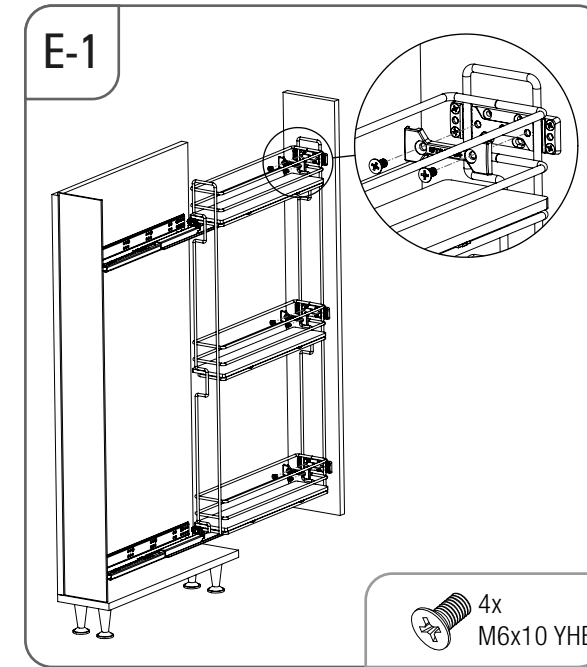

- ÇİFT AÇILIM GİZLİ RAYLI 3 SEPETLİK AHŞAP TABANLI 20 CM ŞİŞELİK MONTAJ ŞEMASI (SAĞ)
- 20 CM BOTTLE HOLDER WITH FULL EXTENSION UNDERMOUNT RAIL AND 3 WOODEN BOTTOM BASKETS MOUNTING INSTRUCTION (RIGHT)

STARAX

- ÇİFT AÇILIM GİZLİ RAYLI 3 SEPETLİ AHŞAP TABANLI 20 CM ŞİŞELİK MONTAJ ŞEMASI (SOL)
- 20 CM BOTTLE HOLDER WITH FULL EXTENSION UNDERMOUNT RAIL AND 3 WOODEN BOTTOM BASKETS MOUNTING INSTRUCTION (LEFT)

STARAX