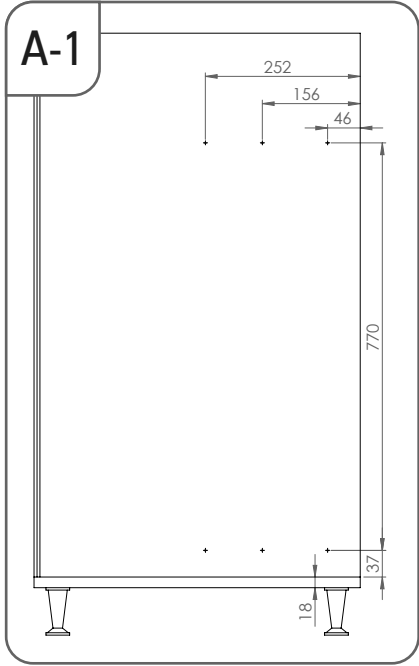

- ÇİFT AÇILIM GİZLİ RAYLI 3 SEPETLİK AHŞAP TABANLI 20 CM ŞİŞELİK MONTAJ ŞEMASI (SAĞ)
- 20 CM BOTTLE HOLDER WITH FULL EXTENSION UNDERMOUNT RAIL AND 3 WOODEN BOTTOM BASKETS MOUNTING INSTRUCTION (RIGHT)

STARAX

- ÇİFT AÇILIM GİZLİ RAYLI 3 SEPETLİ AHŞAP TABANLI 20 CM ŞİŞELİK MONTAJ ŞEMASI (SOL)
- 20 CM BOTTLE HOLDER WITH FULL EXTENSION UNDERMOUNT RAIL AND 3 WOODEN BOTTOM BASKETS MOUNTING INSTRUCTION (LEFT)

STARAX