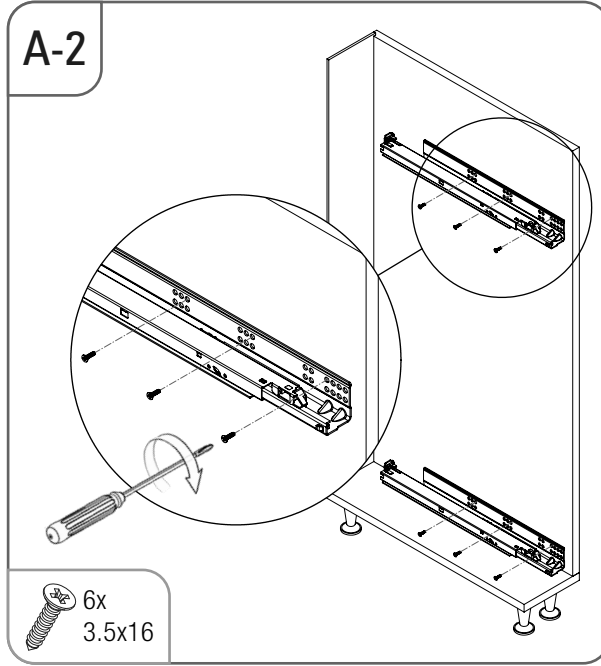

- ÇİFT AÇILIM GİZLİ RAYLI 3 SEPETLİK AHŞAP TABANLI 20 CM ŞİŞELİK MONTAJ ŞEMASI (SAĞ)
- 20 CM BOTTLE HOLDER WITH FULL EXTENSION UNDERMOUNT RAIL AND 3 WOODEN BOTTOM BASKETS MOUNTING INSTRUCTION (RIGHT)

STARAX

- ÇİFT AÇILIM GİZLİ RAYLI 3 SEPETLİ AHŞAP TABANLI 20 CM ŞİŞELİK MONTAJ ŞEMASI (SOL)
- 20 CM BOTTLE HOLDER WITH FULL EXTENSION UNDERMOUNT RAIL AND 3 WOODEN BOTTOM BASKETS MOUNTING INSTRUCTION (LEFT)

STARAX