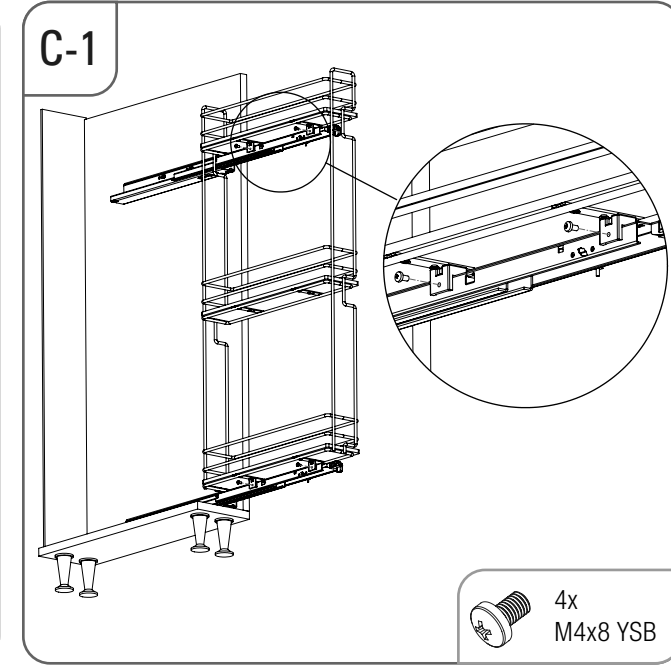

- ÇİFT AÇILIM GİZLİ RAYLI 3 SEPETLİK AHŞAP TABANLI 20 CM ŞİŞELİK MONTAJ ŞEMASI (SAĞ)
- 20 CM BOTTLE HOLDER WITH FULL EXTENSION UNDERMOUNT RAIL AND 3 WOODEN BOTTOM BASKETS MOUNTING INSTRUCTION (RIGHT)

STARAX

- ÇİFT AÇILIM GİZLİ RAYLI 3 SEPETLİ AHŞAP TABANLI 20 CM ŞİŞELİK MONTAJ ŞEMASI (SOL)
- 20 CM BOTTLE HOLDER WITH FULL EXTENSION UNDERMOUNT RAIL AND 3 WOODEN BOTTOM BASKETS MOUNTING INSTRUCTION (LEFT)

STARAX