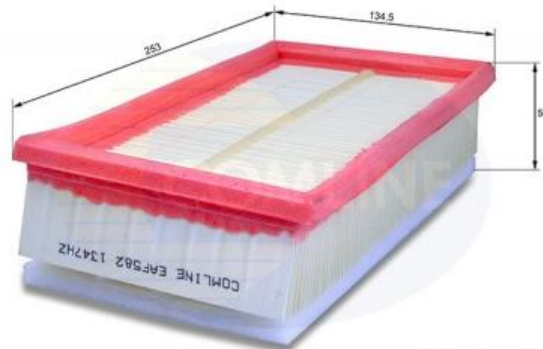

AUTO PARTS

Product Bulletin

EAF582 - Air Filter

Vehicles

CITROEN, FIAT, MINI, PEUGEOT,

Technical Info

Height (mm) 58
 Length (mm) 253
 Width (mm) 134.5

**All dimensions are in mm.