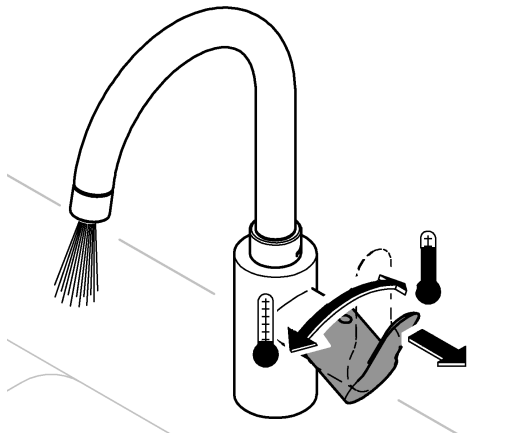

4

5

6

7

31 483

*19 332	32mm

Pure Freude an Wasser

GROHE
WAVES