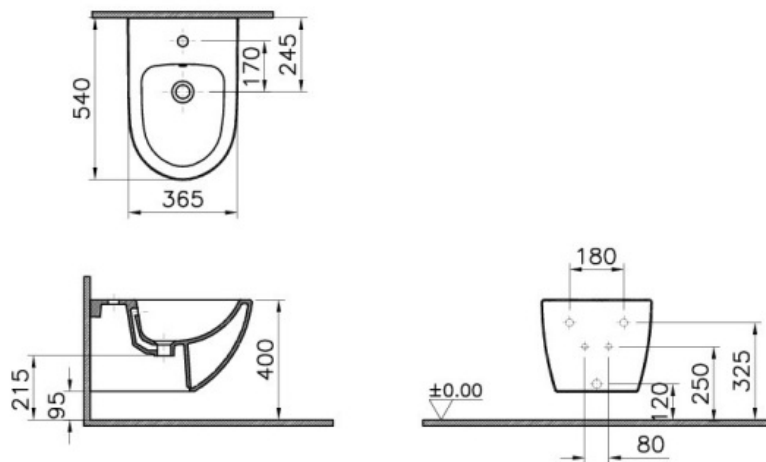

Description Sento Wall-Hung Bidet with Tap Hole, with Side Holes

Code 4338B003-0288

Material Ceramic

VitrAclean No

Colour White

4338XXXX-0288