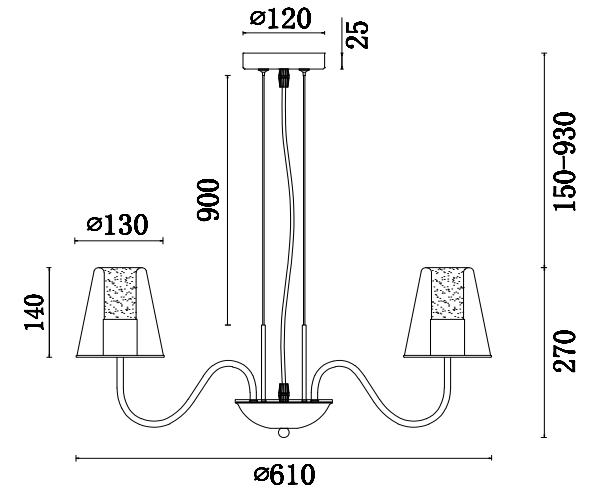

FREYA
TRADITION OF QUALITY

Instruction

FR5017PL-05CH

5 x E14 (40W)

Model: FR5017PL-05CH

Series: Ursula

Ceiling Lamps