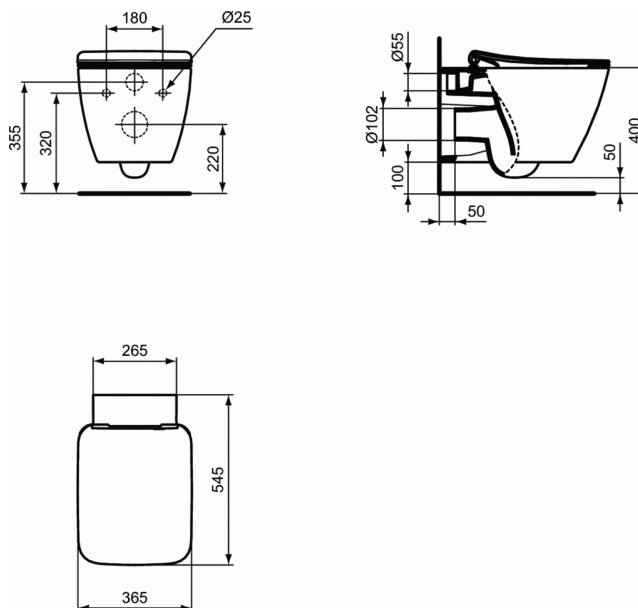

STRADA II

Wall mounted WC bowl - AquaBlade®

Wall mounted WC bowl - AquaBlade®

Washdown

With fully hidden fixation

Horizontal outlet

Including fixation set TT0299598 (for fully hidden attachment - no lateral holes)

In carton box

EN 997

Note: AquaBlade® WCs installation with pressure flush valve is not recommended!

Necessary equipment:

- Seat and cover THIN, short projection, metal hinges, duroplast (T360001)
- Seat and cover THIN, short projection, SOFT CLOSE with Easy Take Off hinges, duroplast (T360101)

Recommended equipment:

- Concealed solid mounting frame for wall mounted WC bowl (with dual flush control plate - chrome (C0067AA)
- Wall installation for wall mounted WC bowl (control plate - not included) or (W370567)
- Floor installation for wall mounted WC bowl (control plate - not included)- suitable for gypsum carton walls (W370767)
- Dual flush control plate - chrome (for W370567 and W370767) (W3708AA)
- Protection/anti noise kit (T604900)
- Holey restrictor (in case nominal full flush volume is more than 6 L up to 9L) (TT0298353)