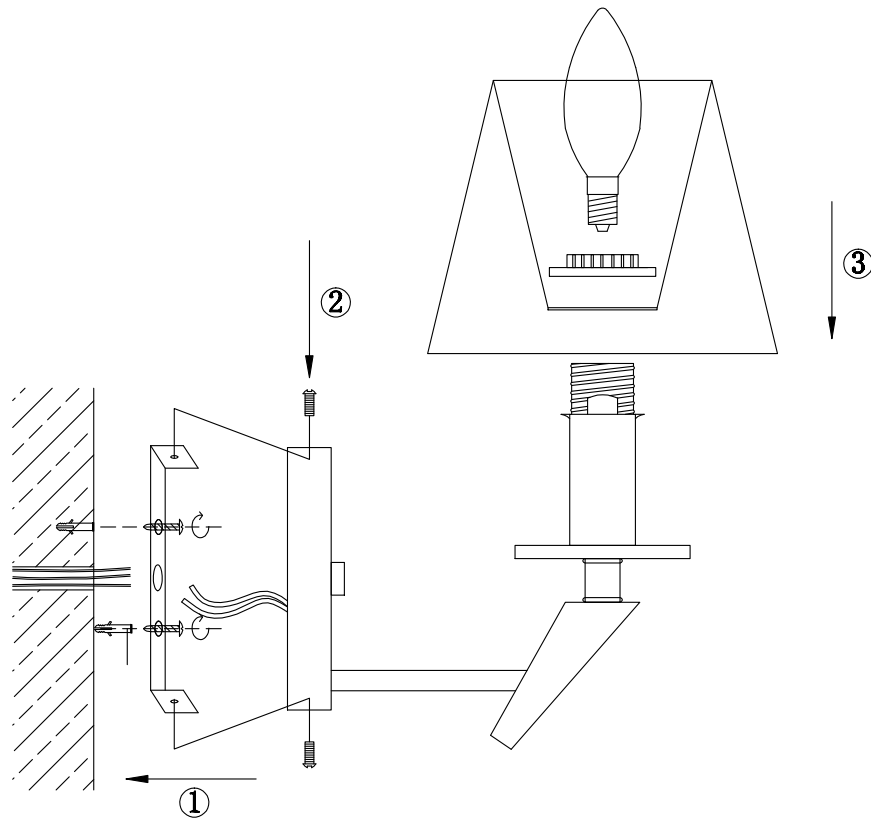

# Instruction

FR5031WL-01CH

1 x E14 (40W)

Model: FR5031WL-01CH

Series: Una

Wall Lamps