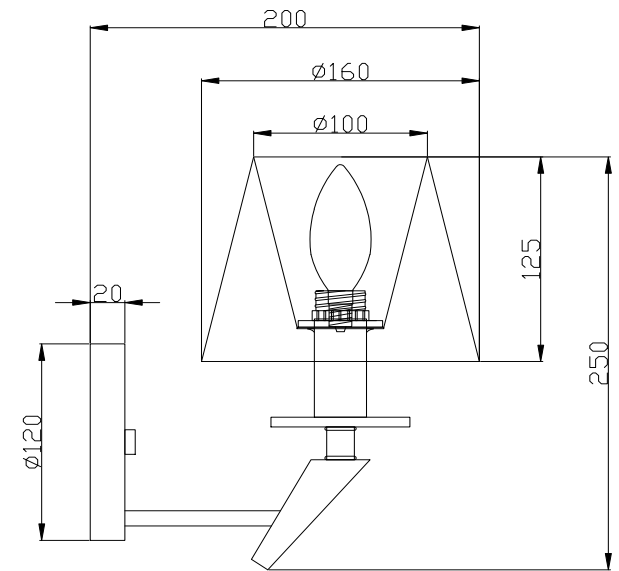

# Instruction

FR5031WL-01CH

1 x E14 (40W)

Model: FR5031WL-01CH

Series: Una

Wall Lamps