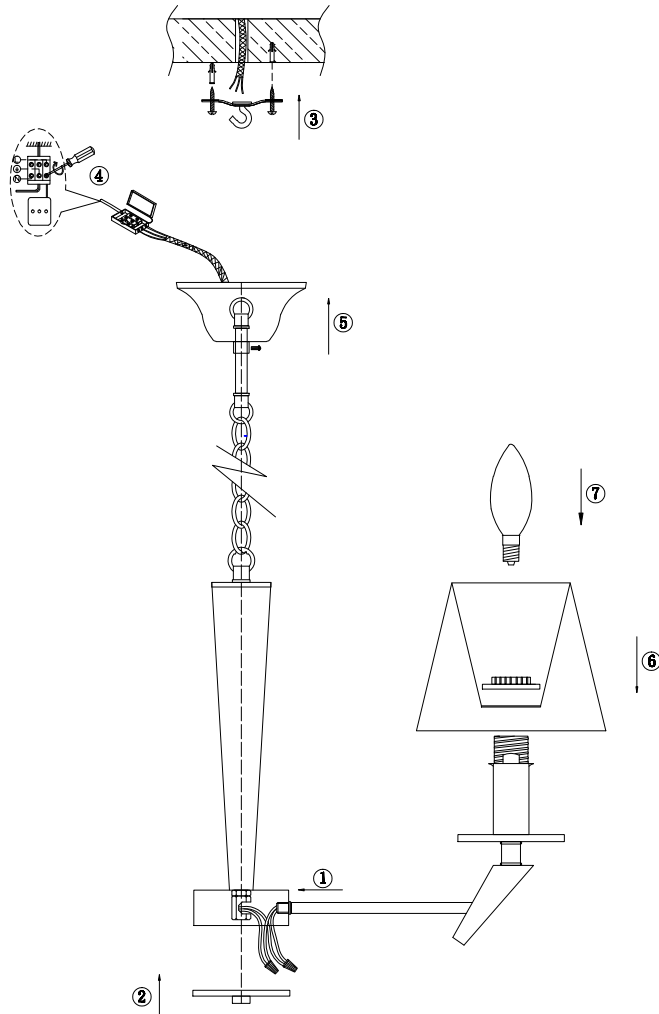

FREYA
TRADITION OF QUALITY

Instruction

FR5031PL-05CH

5 x E14 (40W)

Model: FR5031PL-05CH

Series: Una

Ceiling Lamps