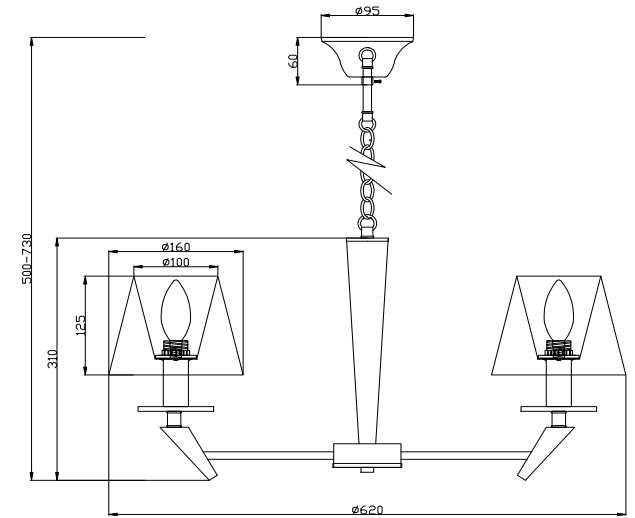

FREYA
TRADITION OF QUALITY

Instruction

FR5031PL-05CH

5 x E14 (40W)

Model: FR5031PL-05CH

Series: Una

Ceiling Lamps