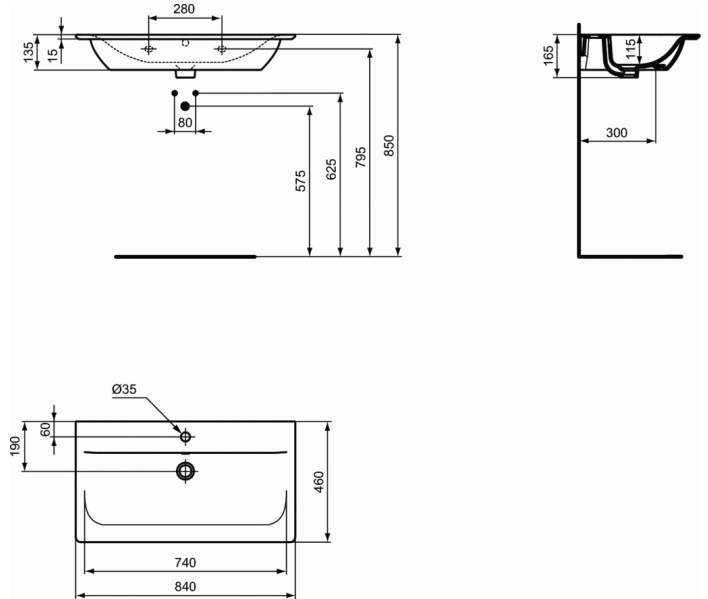

## CONNECT AIR Vanity Basin 84 cm

### Vanity Basin 84 cm

1 central tap hole punched

In carton box

For assembly only with: Connect Air Basin units or alone with Design Siphon

Recommended equipment:

- Recommended fixation set M10 x 140 mm (WW965340)
- Design siphon G1 1/4 (in case of alone basin installation) (E0079AA)
- Design stop angle valve (water connection G1/2, connection with mixer 10 mm/ G3/8) - 1 pc (A3491AA)
- Siphon waste G1 1/4 - tubular type (A2305AA)
- Stop angle valve (water connection G1/2, connection with mixer 10 mm/ G3/8) - 1 pc (B7883AA)
- Escutcheon for siphon G1 1/4 (in case installation with mixer without pop up waste) (B4801AA)

### RECOMMENDED

Basin unit 80 cm	E0819
Basin unit 80 cm	E0827