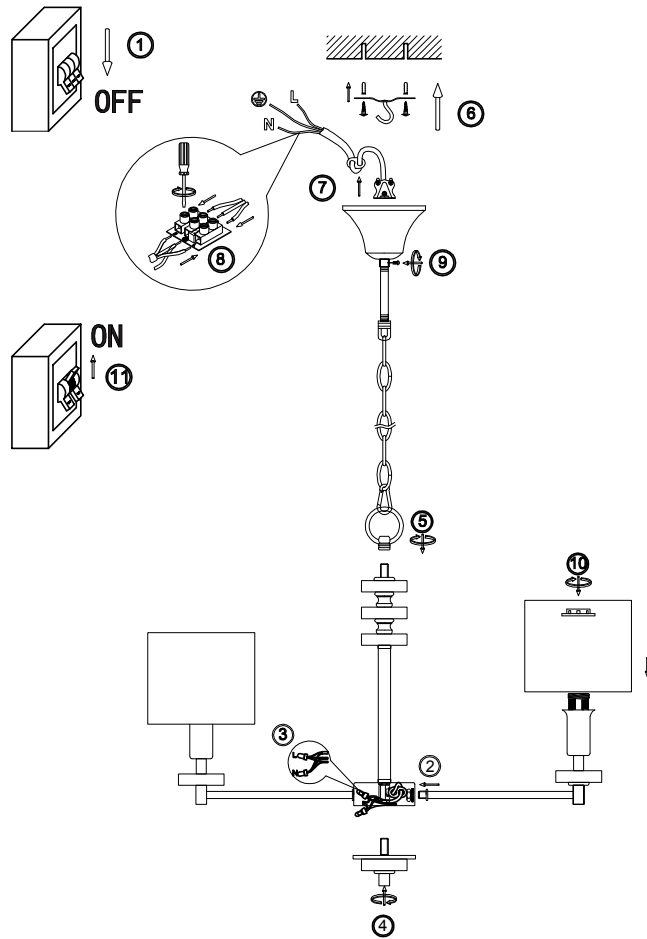

FREYA
TRADITION OF QUALITY

Instruction

FR5015PL-05G

5 x E14 (40W)

Model: FR5015PL-05G

Series: Tiana

Ceiling Lamps