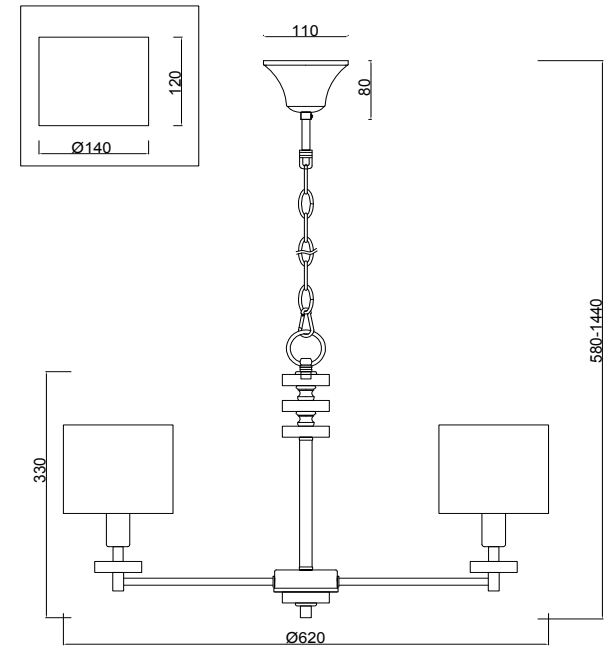

FREYA
TRADITION OF QUALITY

Instruction

FR5015PL-05G

5 x E14 (40W)

Model: FR5015PL-05G

Series: Tiana

Ceiling Lamps