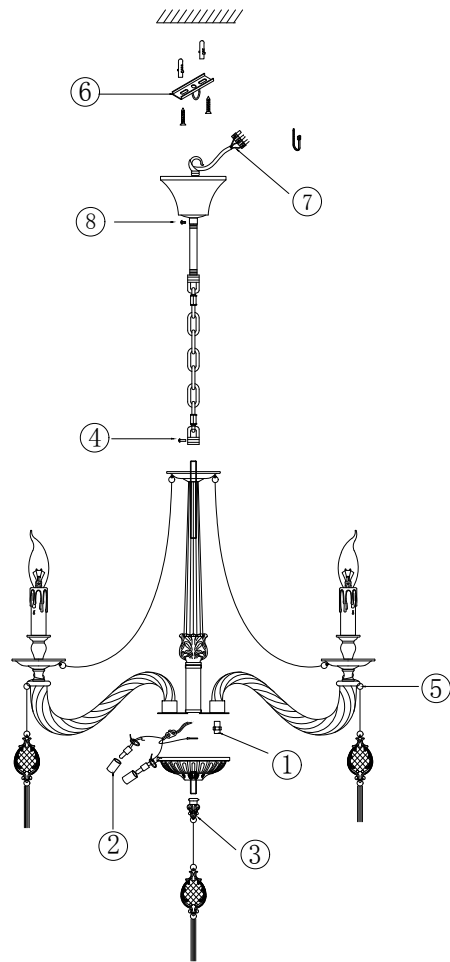

FREYA
TRADITION OF QUALITY

Instruction

FR2007PL-05BZ

5 x E14 (40W)

Model: FR2007PL-05BZ
Series: Charis

Ceiling Lamps