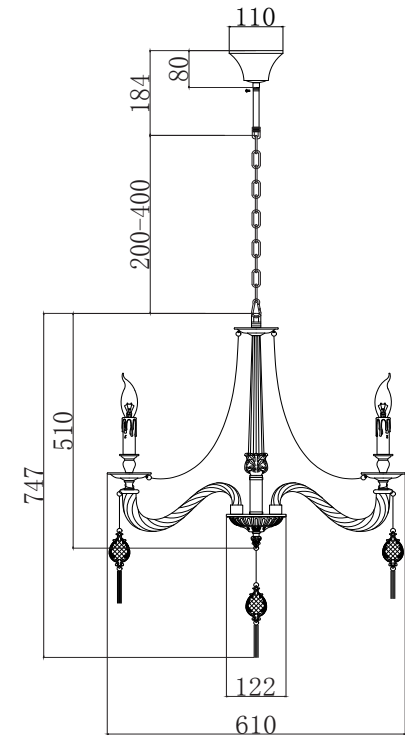

FREYA
TRADITION OF QUALITY

Instruction

FR2007PL-05BZ

5 x E14 (40W)

Model: FR2007PL-05BZ
Series: Charis

Ceiling Lamps