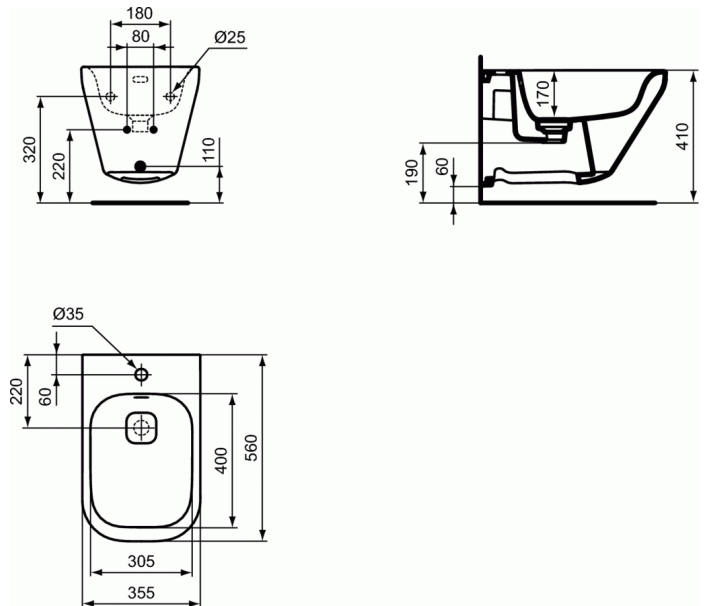

TONIC II

Wall mounted bidet with fully hidden fixation

Wall mounted bidet with fully hidden fixation

One tap hole

Including:

- Fixation kit TT0299327 (for fully hidden attachment)
- Ceramic waste cover T854601

In carton box

EN 14528

Recommended equipment:

- Siphon waste for bidet G1 1/4 (A2307AA)
- Stop angle valve (water connection G1/2, connection with mixer 10 mm/ G3/8) (B7883AA)

RECOMMENDED

One-hole bidet mixer