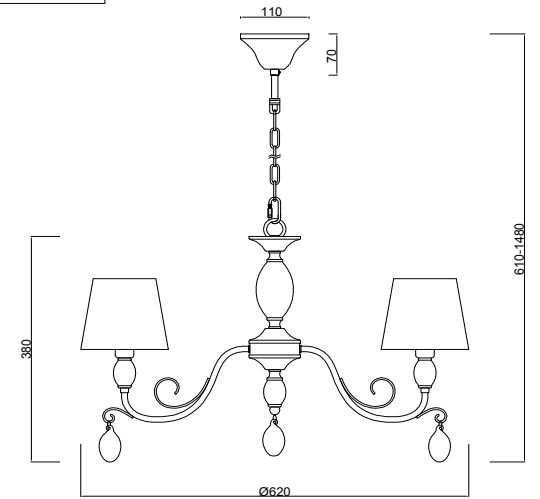

# Instruction

FR2004PL-05BZ

Model: FR2004PL-05BZ  
Series: Peta

Ceiling Lamps