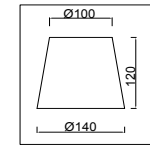

# Instruction

FR2004PL-05BZ

Model: FR2004PL-05BZ  
Series: Peta

Ceiling Lamps