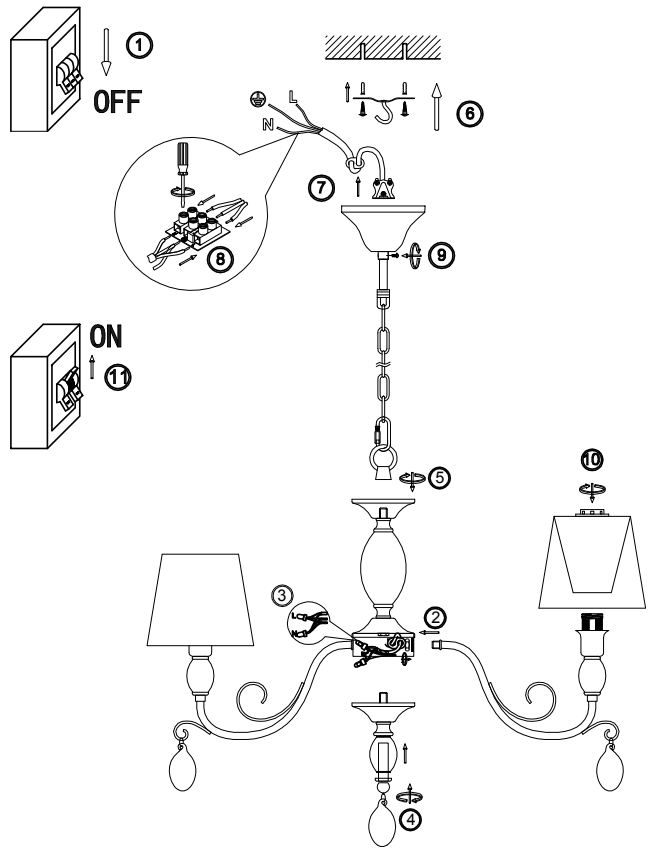

# Instruction

FR2004PL-05BZ

Model: FR2004PL-05BZ  
Series: Peta

Ceiling Lamps