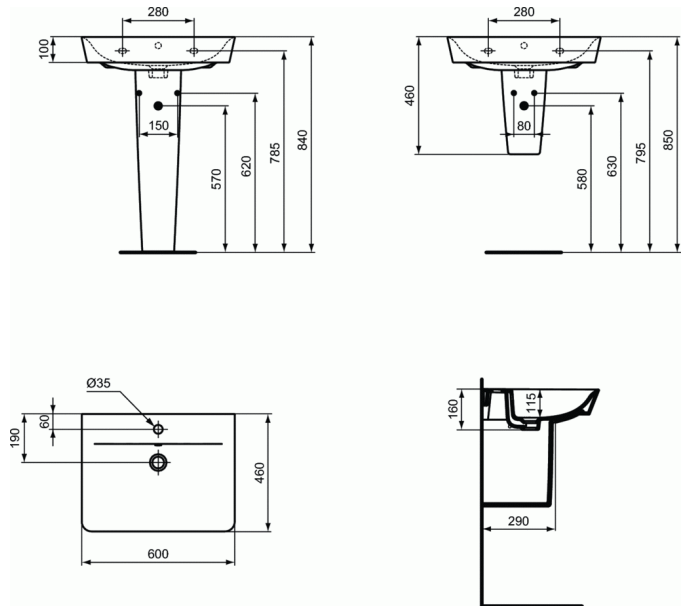

## CONNECT AIR Washbasin Cube 60 cm

### Washbasin Cube 60 cm

1 central tap hole punched

In carton box

EN 14688

For assembly with pedestal E074901, or semi-pedestal E074801, or Connect Air Cube Basin units, or alone with Design siphon

Optional:

- Pedestal (E074901)
- Semi-pedestal (E074801)
- Recommended fixation set M10 x 140 mm (WW965340)
- Design siphon G1 1/4 (in case of alone basin installation) (E0079AA)
- Design stop angle valve (water connection G1/2, connection with mixer 10 mm/ G3/8) - 1 pc (A3491AA)
- Siphon waste G1 1/4 - tubular type (A2305AA)
- Stop angle valve (water connection G1/2, connection with mixer 10 mm/ G3/8) - 1 pc (B7883AA)
- Escutcheon for siphon G1 1/4 (in case installation with mixer without pop up waste) (B4801AA)