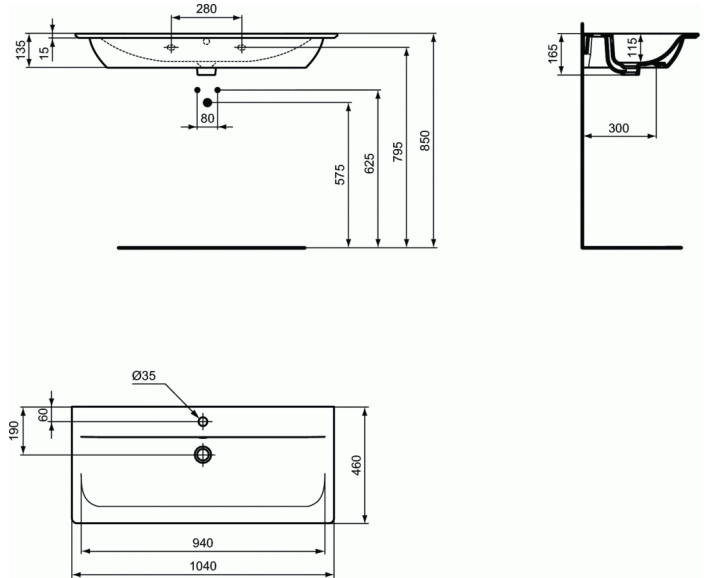

## CONNECT AIR Vanity Basin 104 cm

### Vanity Basin 104 cm

1 central tap hole punched

In carton box

For assembly only with: Connect Air Basin units or alone with Design Siphon

Recommended equipment:

- Recommended fixation set M10 x 140 mm (WW965340)
- Design siphon G1 1/4 (in case of alone basin installation) (E0079AA)
- Design stop angle valve (water connection G1/2, connection with mixer 10 mm/ G3/8) - 1 pc (A3491AA)
- Siphon waste G1 1/4 - tubular type (A2305AA)
- Stop angle valve (water connection G1/2, connection with mixer 10 mm/ G3/8) - 1 pc (B7883AA)
- Escutcheon for siphon G1 1/4 (in case installation with mixer without pop up waste) (B4801AA)

### RECOMMENDED

Basin unit 100 cm	E0821
Basin unit 100 cm	E0828