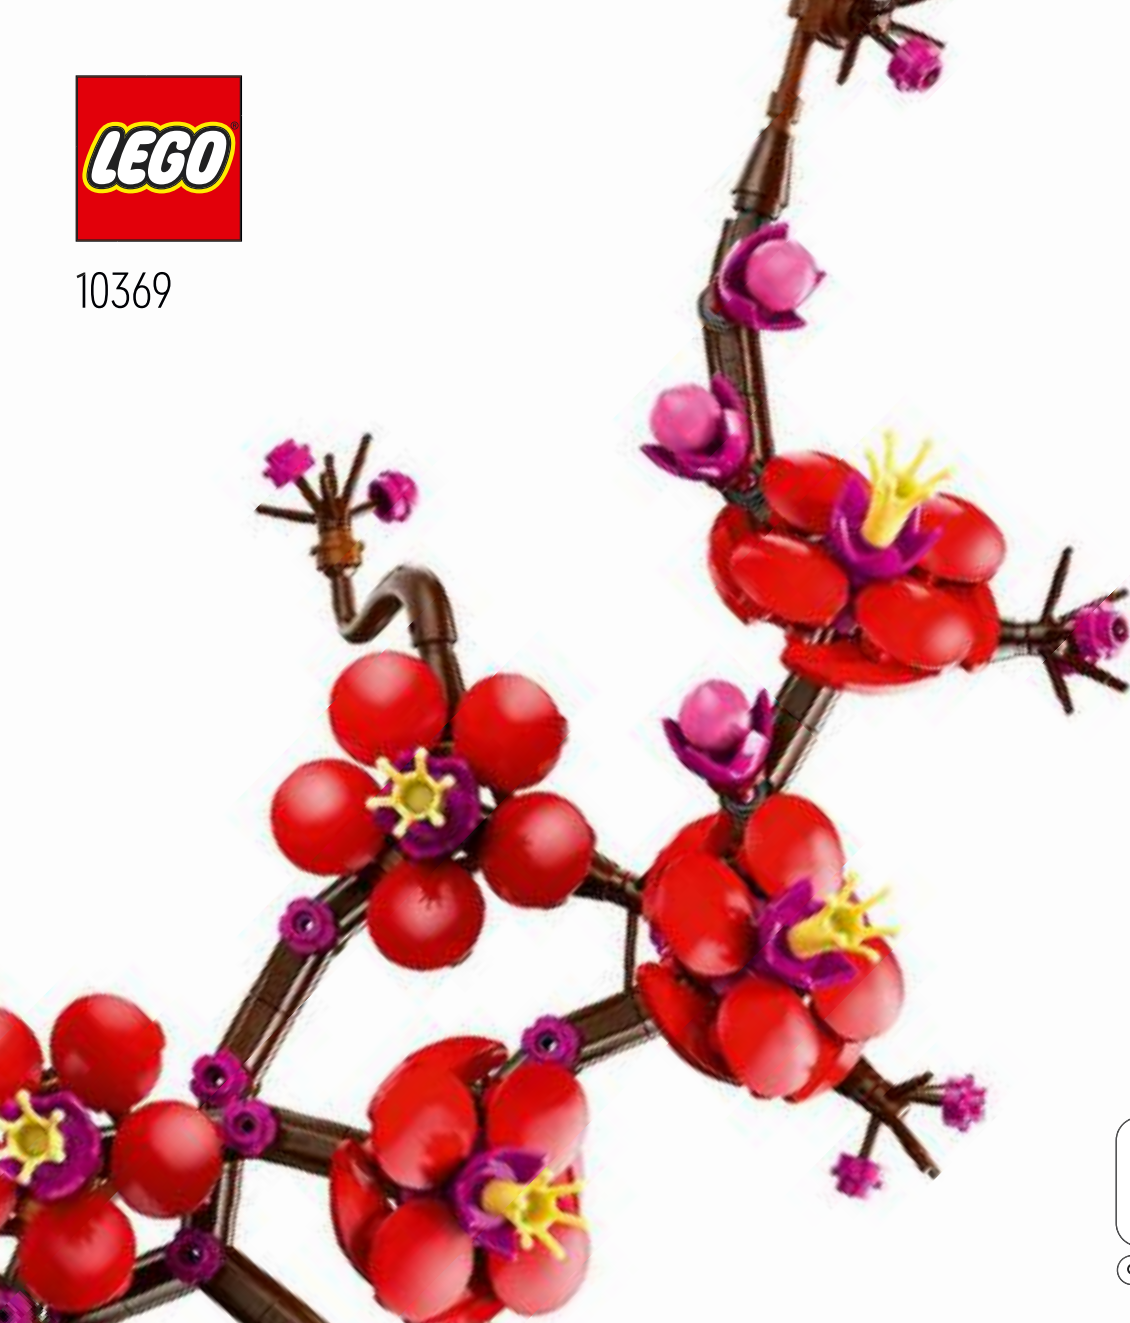

10369

Booklet available in English
Livret disponible en français
Folleto disponible en español

LEGO® Builder