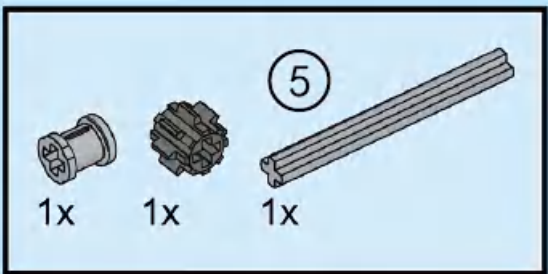

8

1x
1x
2x

This block contains a parts list for step 8. It features three items: a blue 1x3 Technic beam, a blue 1x4 Technic Technic connector, and two orange 1x4 Technic Technic connectors. Each item is accompanied by its quantity: '1x' for the blue beam, '1x' for the blue connector, and '2x' for the orange connectors.

9

11

12

13

14

15

16

17