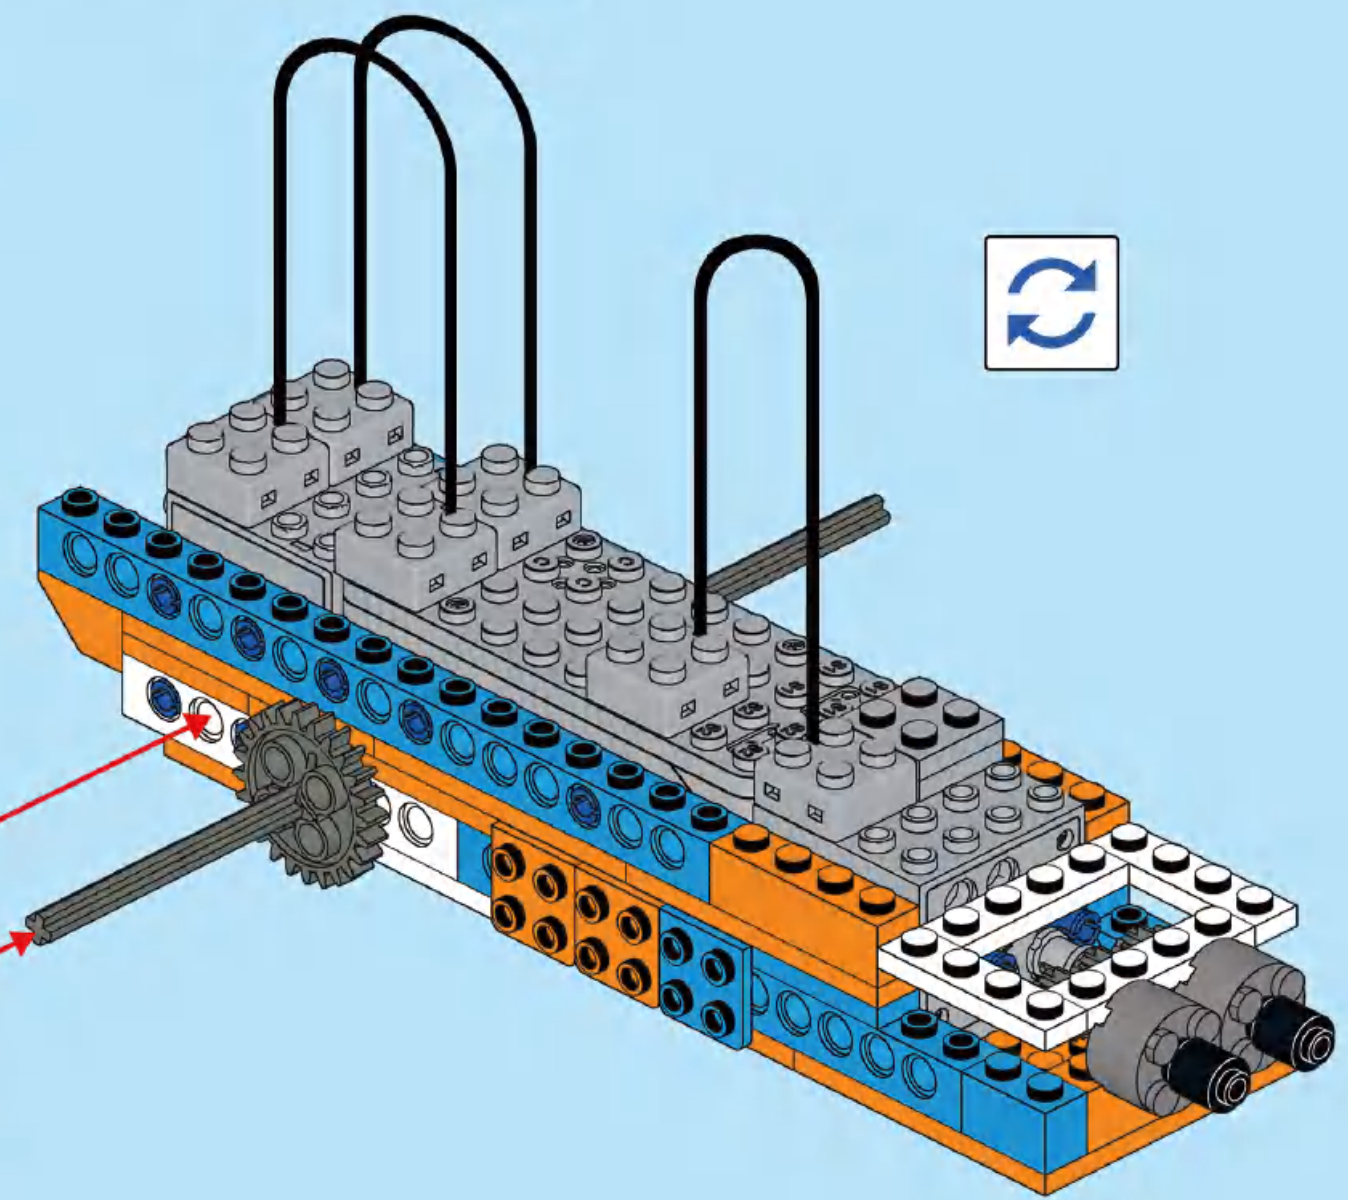

- ④ 1x Axle
- 1x 1x6 Blue Technic Brick
- 1x 1x3 Blue Technic Brick
- 1x 1x5 Blue Technic Brick
- 1x 24 Tooth Grey Gear