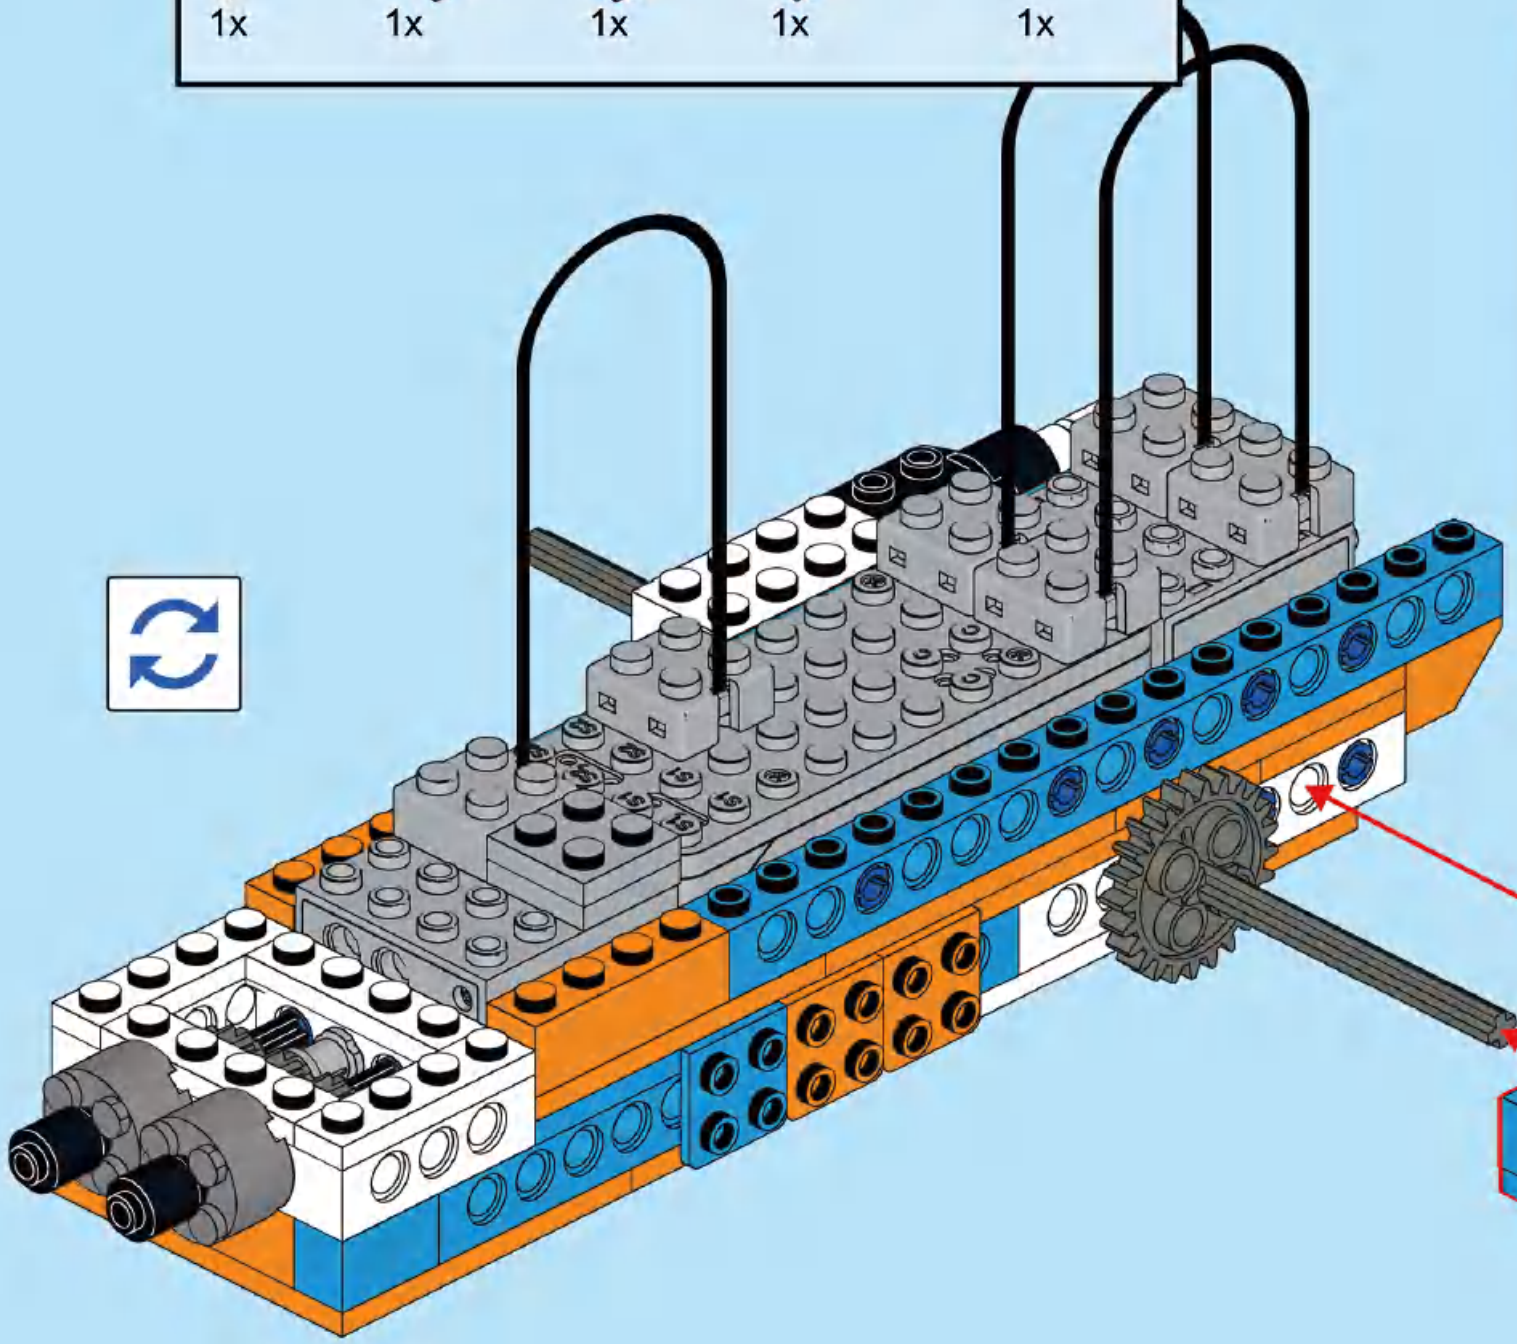

22

④

1x 1x 1x 1x 1x