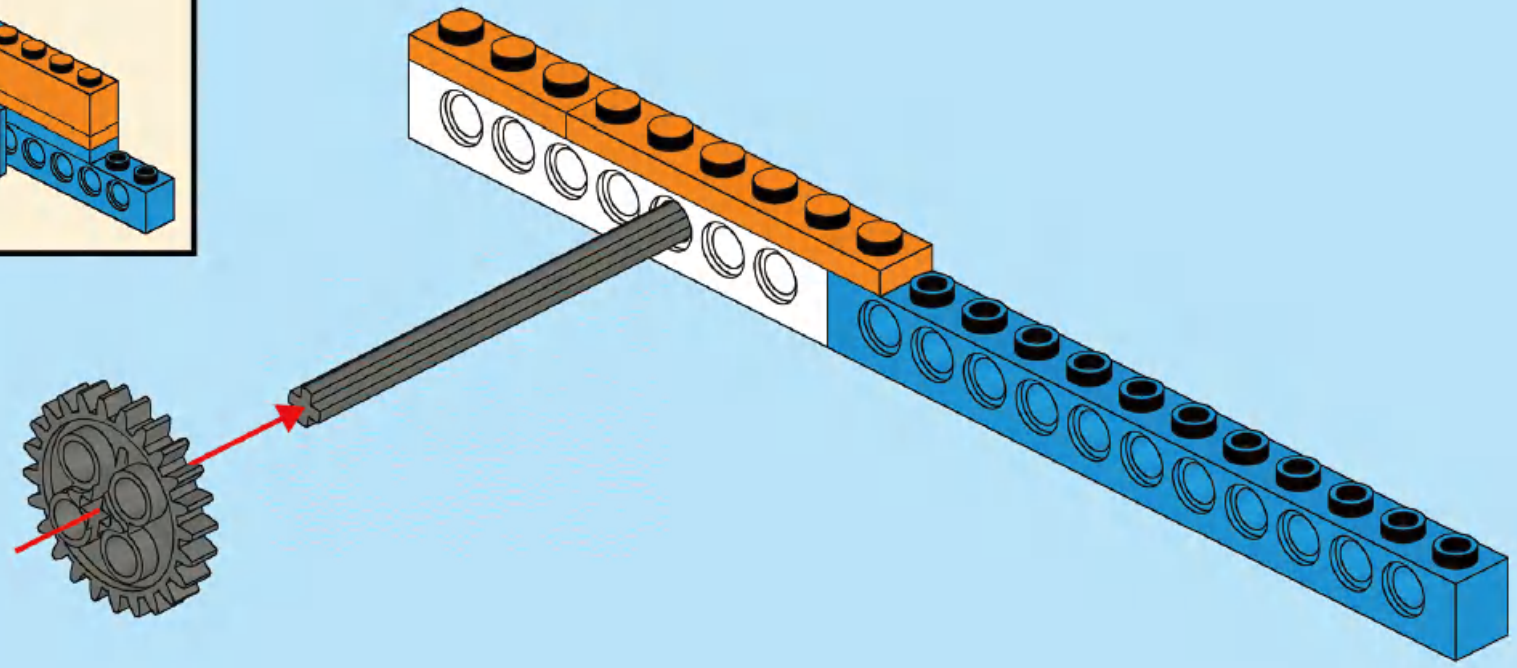

8

1x
1x
2x

This block contains a parts list for step 8. It features three items: a blue 1x3 Technic beam, a blue 1x4 Technic Technic connector, and two orange 1x4 Technic Technic connectors. Each item is accompanied by its quantity: '1x' for the blue beam, '1x' for the blue connector, and '2x' for the orange connectors.