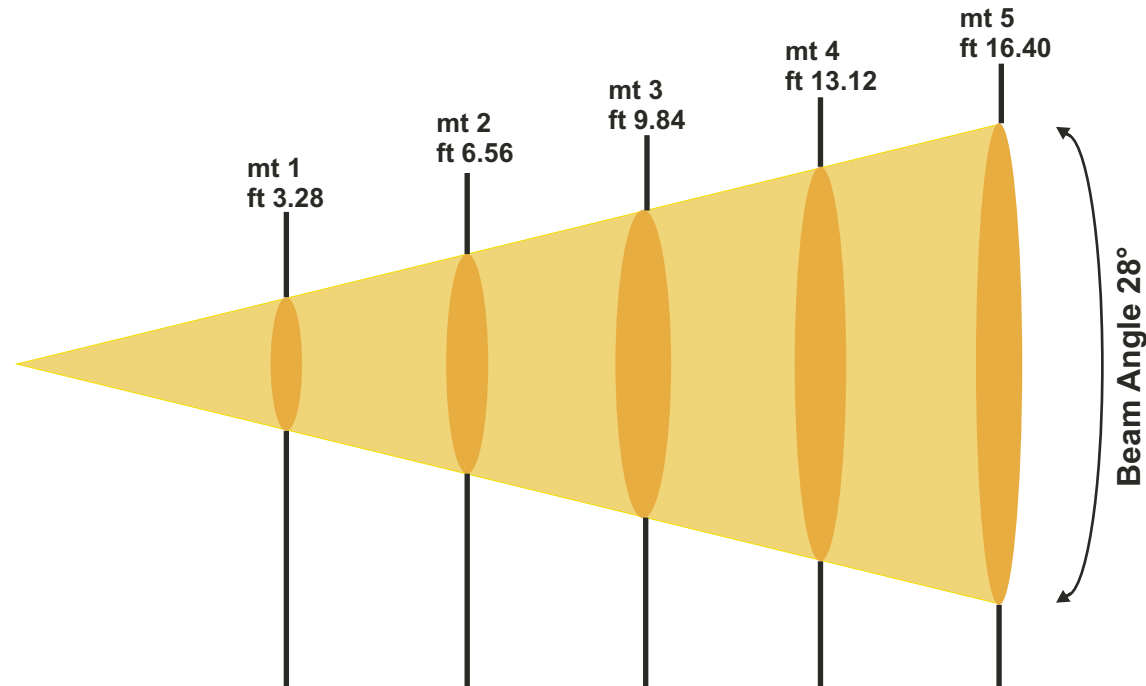

DESIGNED TO SHINE

dts-lighting.it

FOCUS FC

Official Photometric Chart

Lenses set: **MEDIUM Flood**

LEDs current: **500mA**

Lux center [lx]	3752	938	417	235	150
Foot candles [fc]	349	87	39	22	14
Diameter [cm]	41	81	122	162	203
Diameter [ft]	1,33	2,66	3,99	5,32	6,65

Beam Angle 22,9°

DESIGNED TO SHINE

dts-lighting.it PROUDLY MADE IN ITALY

FOCUS FC

Official Photometric Chart

Lenses set: **WIDE Flood**

LEDs current: **500mA**

Lux center [lx]	2548	637	283	159	102
Foot candles [fc]	237	59	26	15	9
Diameter [cm]	50	100	150	199	249
Diameter [ft]	1,64	3,27	4,91	6,54	8,18

Beam Angle 28°