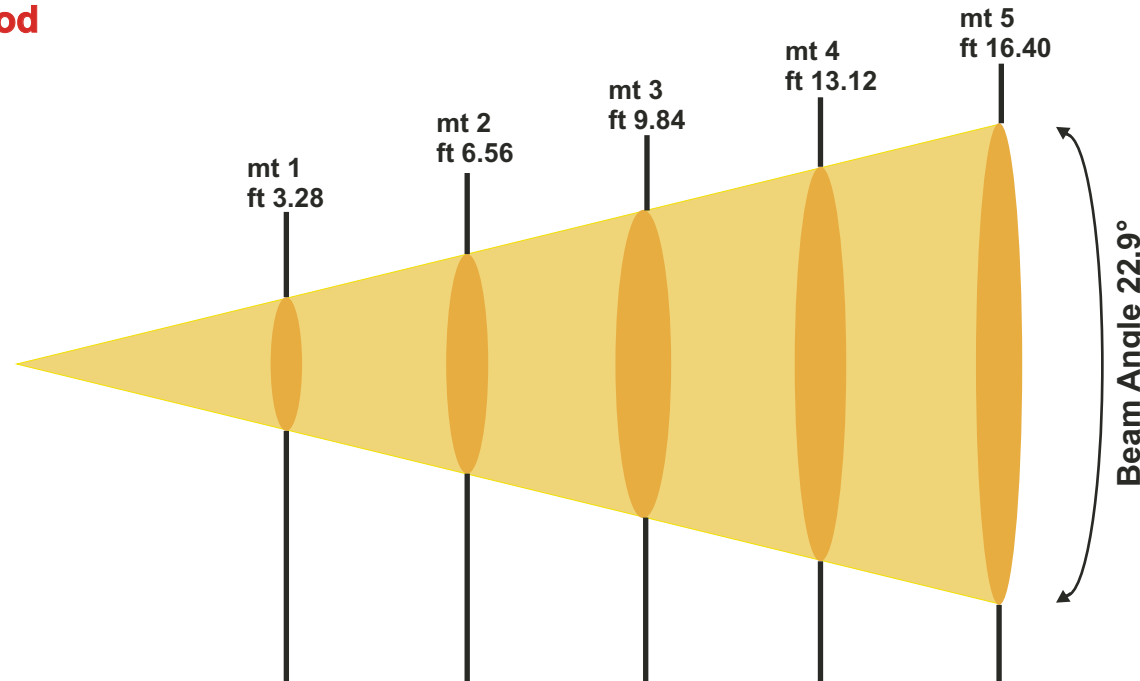

DESIGNED TO SHINE

dts-lighting.it

FOCUS FC

Official Photometric Chart

Lenses set: **MEDIUM Flood**

LEDs current: **500mA**

Lux center [lx]	3752	938	417	235	150
Foot candles [fc]	349	87	39	22	14
Diameter [cm]	41	81	122	162	203
Diameter [ft]	1,33	2,66	3,99	5,32	6,65

Beam Angle 22,9°

DESIGNED TO SHINE

dts-lighting.it PROUDLY MADE IN ITALY

FOCUS FC

Official Photometric Chart

Lenses set: **WIDE Flood**

LEDs current: **500mA**

Lux center [lx]	2548	637	283	159	102
Foot candles [fc]	237	59	26	15	9
Diameter [cm]	50	100	150	199	249
Diameter [ft]	1,64	3,27	4,91	6,54	8,18

Beam Angle 28°