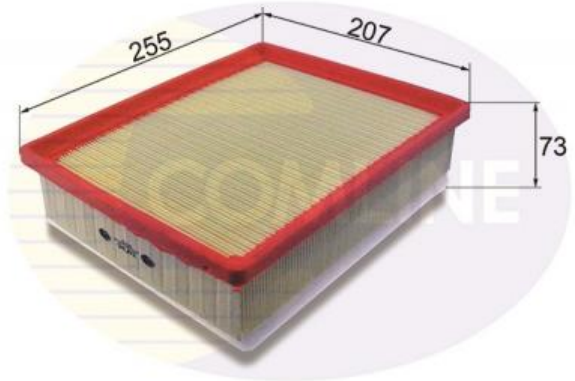

AUTO PARTS

Product Bulletin

EAF945 - Air Filter

Vehicles

FIAT, NISSAN, OPEL, RENAULT, VAUXHALL,

Technical Info

Height (mm) 73
 Length (mm) 255
 Width (mm) 207

Cross References