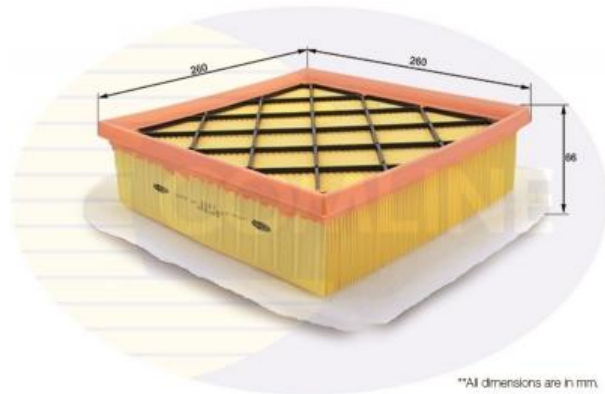

AUTO PARTS

Product Bulletin

EAF836 - Air Filter

Vehicles

OPEL, VAUXHALL,

Technical Info

Height (mm) 66
 Length (mm) 208
 Part Info With pre-filter
 Width (mm) 200

Cross References