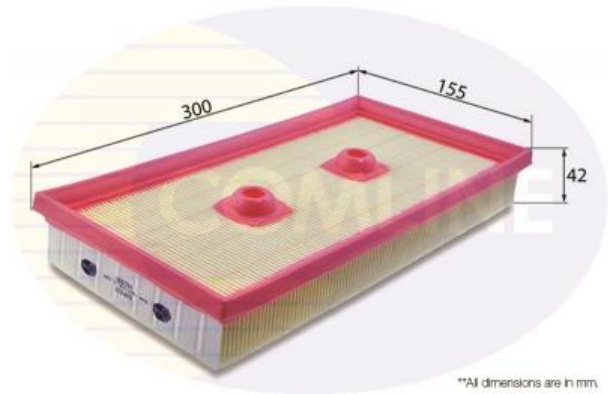

### Technical Info

Height (mm) 42  
 Length (mm) 300  
 Width (mm) 155

\*\*All dimensions are in mm.