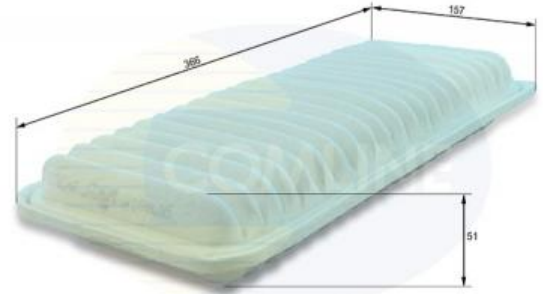

AUTO PARTS

Product Bulletin

CTY12189 - Air Filter

Vehicles

LEXUS, TOYOTA,

Technical Info

Height (mm) 51
 Length (mm) 366
 Width (mm) 157

**All dimensions are in mm.