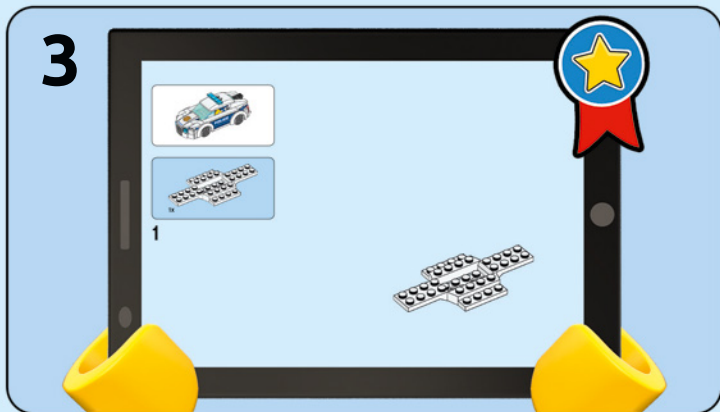

CITY

60239

WARNING: CHOKING HAZARD.
Small parts. Not for children under 3 years.

1

2

3

LEGO.com/apps

Check for compatibility
Vérifier la compatibilité
Comprueba tu compatibilidad