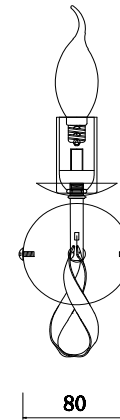

# Instruction

FR5027WL-01S

1 x E14 (40W)

Model: FR5027WL-01S  
Series: Sealy

Wall Lamps