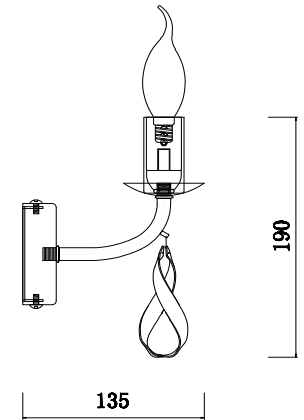

# Instruction

FR5027WL-01S

1 x E14 (40W)

Model: FR5027WL-01S  
Series: Sealy

Wall Lamps