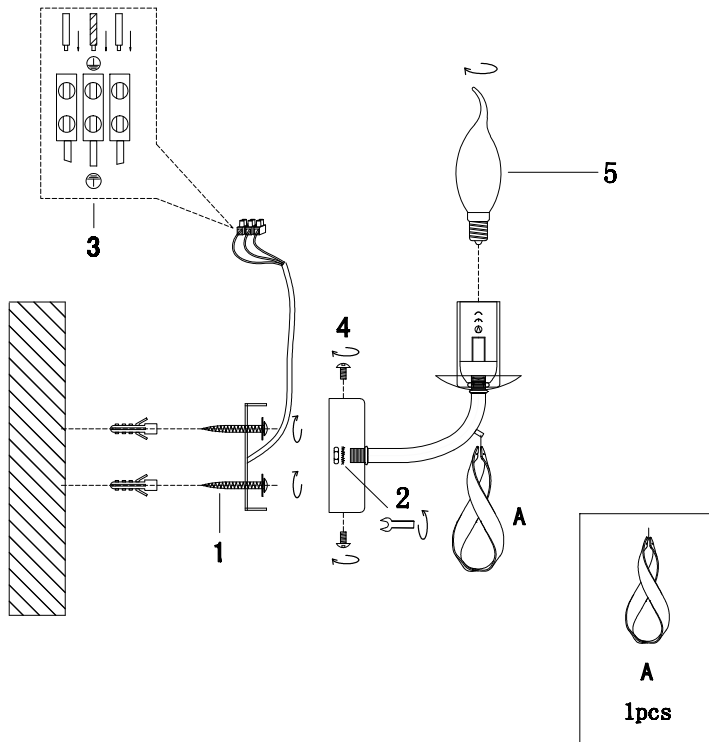

# Instruction

FR5027WL-01S

1 x E14 (40W)

Model: FR5027WL-01S  
Series: Sealy

Wall Lamps