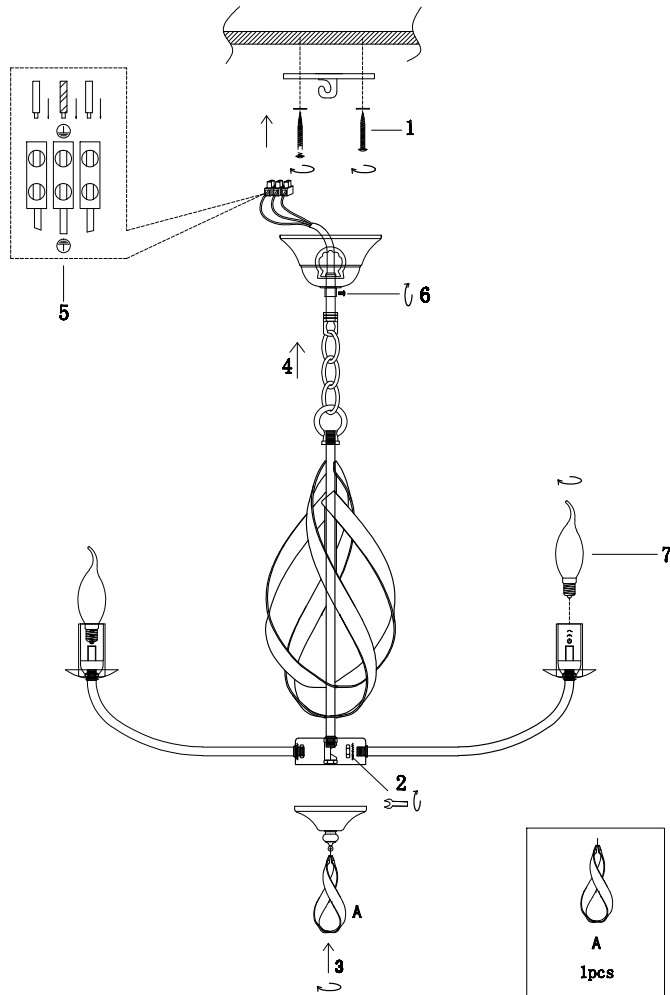

FREYA
TRADITION OF QUALITY

Instruction

FR5027PL-06S

6 x E14 (40W)

Model: FR5027PL-06S
Series: Sealy

Ceiling Lamps