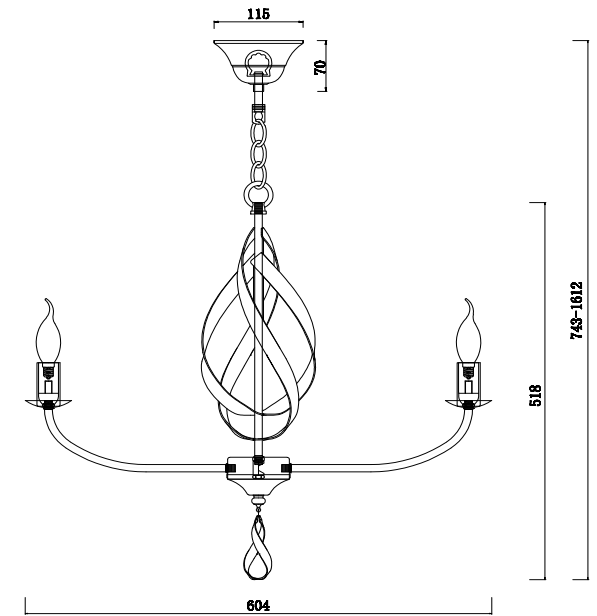

FREYA
TRADITION OF QUALITY

Instruction

FR5027PL-06S

6 x E14 (40W)

Model: FR5027PL-06S
Series: Sealy

Ceiling Lamps