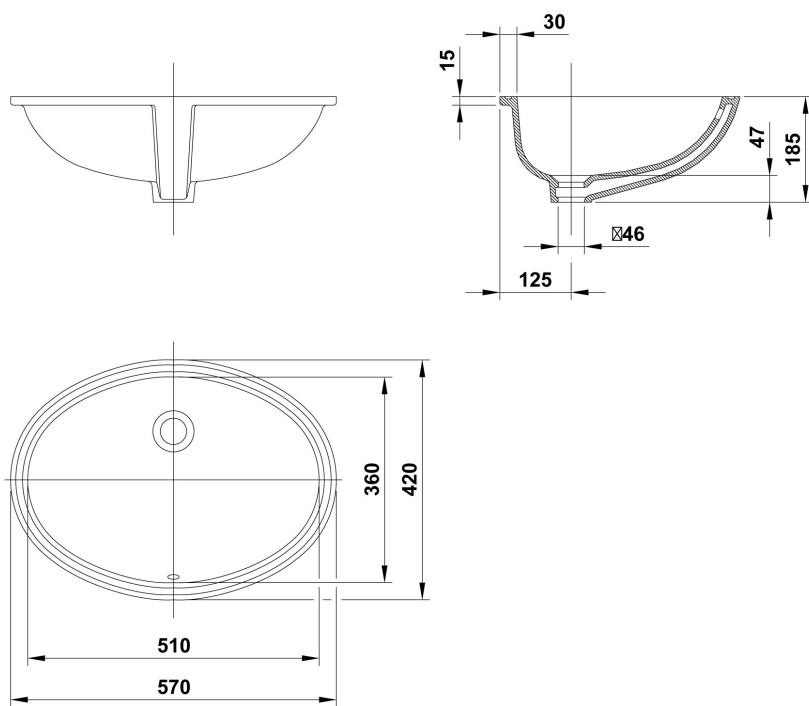

REF 29220

COLOURS/FINISHES

01
White

ARTICLES

Ref	Product/Set	Measurements	€/u
29220	Under-countertop Wash-basin with overflow and fixing kit	57 x 42 cm	

PRODUCT INFORMATION

Features

Under-countertop Wash-basin Egeo 57 x 42 cm. with overflow and fixing kit. Without tap-hole / 7 kg. / 32 units pallet. Template 50 x 35,2 cm.

COMPLEMENTS

SUGGESTIONS

SETTING

TECHNICAL DRAWINGS

2D

-  86.7 KB [↓ Under-countertop wash-basin 57x42 cm. - Técnico \(.AI\)](#)
-  73.85 KB [↓ Under-countertop wash-basin 57x42 cm. - Técnico \(.DWG\)](#)
-  535.4 KB [↓ Under-countertop wash-basin 57x42 cm. - Técnico \(.DXF\)](#)
-  96.84 KB [↓ Under-countertop wash-basin 57x42 cm. - Técnico \(.PDF\)](#)
-  28.26 KB [↓ Under-countertop wash-basin 57x42 cm. - Alzado \(.DWG\)](#)
-  25.8 KB [↓ Under-countertop wash-basin 57x42 cm. - Alzado \(.DXF\)](#)
-  47.51 KB [↓ Under-countertop wash-basin 57x42 cm. - Lateral \(.DWG\)](#)
-  24.35 KB [↓ Under-countertop wash-basin 57x42 cm. - Lateral \(.DXF\)](#)
-  27.71 KB [↓ Under-countertop wash-basin 57x42 cm. - Planta \(.DWG\)](#)
-  23.57 KB [↓ Under-countertop wash-basin 57x42 cm. - Planta \(.DXF\)](#)

3D

-  517.35 KB [↓ Under-countertop wash-basin 57x42 cm. - 3D \(.DWG\)](#)

bimobject

-  ArchiCAD [↓](#)
-  Revit [↓](#)