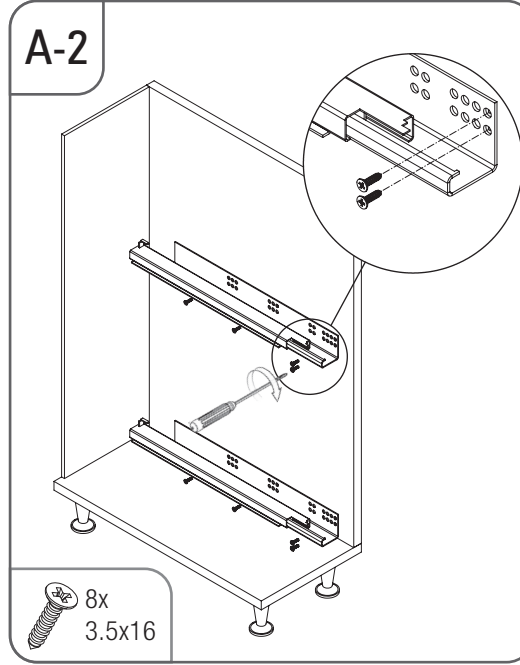

- GİZLİ RAYLI DETERJANLIK (ÇİFT AÇILIM) MONTAJ ŞEMASI (SAĞ)
- DETERGENT HOLDER WITH UNDERMOUNT RAIL (FULL EXTENSION) MOUNTING INSTRUCTIONS (RIGHT)

- GİZLİ RAYLI DETERJANLIK (ÇİFT AÇILIM) MONTAJ ŞEMASI (SOL)
- DETERGENT HOLDER WITH UNDERMOUNT RAIL (FULL EXTENSION) MOUNTING INSTRUCTIONS (LEFT)

A-1

A-2

8x
3.5x16

B-1

4x
M5 Nut

4x
M5x10 YHB

B-2

4x
M5x7 YSB