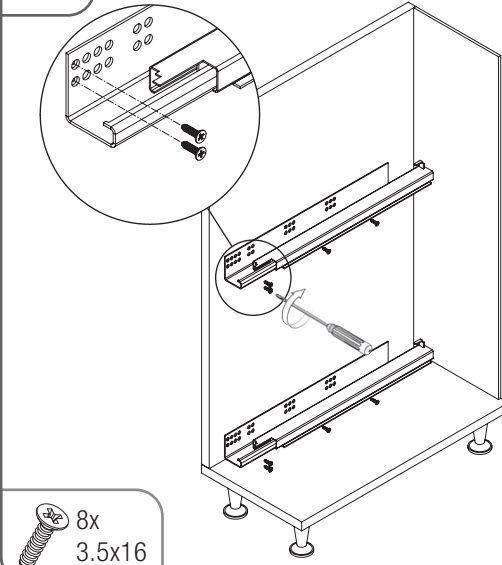

- GİZLİ RAYLI DETERJANLIK (ÇİFT AÇILIM) MONTAJ ŞEMASI (SAĞ)
- DETERGENT HOLDER WITH UNDERMOUNT RAIL (FULL EXTENSION) MOUNTING INSTRUCTIONS (RIGHT)

- GİZLİ RAYLI DETERJANLIK (ÇİFT AÇILIM) MONTAJ ŞEMASI (SOL)
- DETERGENT HOLDER WITH UNDERMOUNT RAIL (FULL EXTENSION) MOUNTING INSTRUCTIONS (LEFT)

A-1

A-2

8x
3.5x16

B-1

4x
M5 Nut

4x
M5x10 YHB

B-2

4x
M5x7 YSB