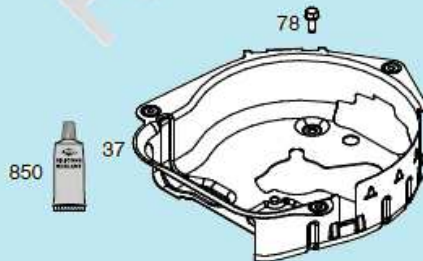

**08P500**

REF. NO.	PART NO.	DESCRIPTION	REF. NO.	PART NO.	DESCRIPTION	REF. NO.	PART NO.	DESCRIPTION
1	592048	Cylinder Assembly	33	590531	Valve-Exhaust	121	590589	Kit-Carburetor Overhaul
3	299819s	Seal-Oil (Magneto Side)	34	590530	Valve-Intake	122	590549	Spacer-Carburetor
4	590569	Sump-Engine	35	590532	Spring-Valve (Intake)	125A	591979	Carburetor
5	590525	Head-Cylinder	36	590532	Spring-Valve (Exhaust)			----- Note -----
7	799586	Gasket-Cylinder Head	37	590582	Guard-Flywheel			593261 Carburetor
11	590522	Tube-Breather			----- Note -----			Used on Type No(s).
12	799587	Gasket-Crankcase			591904 Guard- Flywheel			0034, 0042, 0046,
13	590512	Screw (Cylinder Head)			Used on Type No(s).			0047, 0049, 0054,
16	590537	Crankshaft			0009, 0013, 0016,	133	591120	0055, 0063, 0064.
		----- Note -----			0017, 0020, 0025,	137	593235	Float-Carburetor
		590538 Crankshaft			0026, 0027, 0029,	155	590529	Gasket-Float Bowl
		Used on Type No(s).			0035, 0037, 0040,	163	799580	Plate-Cylinder Head
		0011, 0015, 0017,			0044, 0056, 0060,	167	791766	Gasket-Air Cleaner
		0021, 0022, 0025,			0066, 0068, 0071,	187		Line-Fuel
		0026, 0027, 0028,			0074, 0076.			(Cut To Required Length)
		0030, 0033, 0036,	40	590528	Retainer-Valve	188	793480	Screw
		0037, 0042, 0043,	43	697799	Slinger-Governor/Oil			(Control Bracket)
		0044, 0045, 0046,	45	590514	Tappet-Valve	192	590535	Adjuster-Rocker Arm
		0049, 0050, 0051,	46	590524	Camshaft	202	590517	Link-Mechanical
		0061, 0063, 0065,			----- Note -----			Governor
		0066, 0067, 0069,			592968 Camshaft	209	590541	Spring-Governor
		0070, 0071, 0073,			Used on Type No(s).			----- Note -----
		0075, 0078.			0004, 0013, 0024.			591497 Spring- Governor
		591152 Crankshaft			(Used After Code Date			Used on Type No(s).
		Used on Type No(s).			13081100).			0049, 0067, 0069.
		0034, 0047, 0048,	58	591108	Rope-Starter	222	590560	Bracket-Control
		0052, 0055, 0059,	60	691915	Grip-Starter Rope	222A	590561	Bracket-Control
		0062, 0076.	60A	281434s	Grip-Starter Rope	227	590520	Lever-Governor
20	391483s	Seal-Oil (PTO Side)	60B	799716	Grip-Starter Rope			Control
22	692551	Screw (Crankcase Cover/Sump)	78	793480	Screw (Flywheel Guard)	236	591292	Link-Lockout
22A	590763	Screw (Crankcase Cover/Sump)	104	590558	Pin-Float Hinge	238	590533	Cap-Valve
			117	592804	Jet-Main (Standard)	265	690798	Clamp-Casing
					----- Note -----	265A	691024	Clamp-Casing
23	590544	Flywheel			592794 Jet-Main (Standard)	267	692577	Screw (Casing Clamp)
23A	592005	Flywheel			Used on Type No(s).	268	691025	Casing-Control Wire (Cut To Required Length)
24	222698s	Key-Flywheel			0034, 0042, 0046,	269	691026	Wire-Control (Cut To Required Length)
25	591975	Piston Assembly (Standard)			0047, 0049, 0054,			
26	591976	Ring Set (Standard)			0055, 0063, 0064.	270	691027	Nut (Control Wire Casing)
27	691588	Lock-Piston Pin	118	592689	Jet-Main (High Altitude)	271	691028	Lever-Control
28	699659	Pin-Piston (Standard)			----- Note -----	300B	590565	Muffler
29	590518	Rod-Connecting			593271 Jet-Main (High Altitude)	304A	593962	Housing-Blower
32	691664	Screw (Connecting Rod)			Used on Type No(s).	305	590586	Screw (Blower Housing)
					0034, 0042, 0046,	318	793480	Screw (Mounting Bracket)
					0047, 0049, 0054,	332	690662	Nut (Flywheel)
					0055, 0063, 0064.			