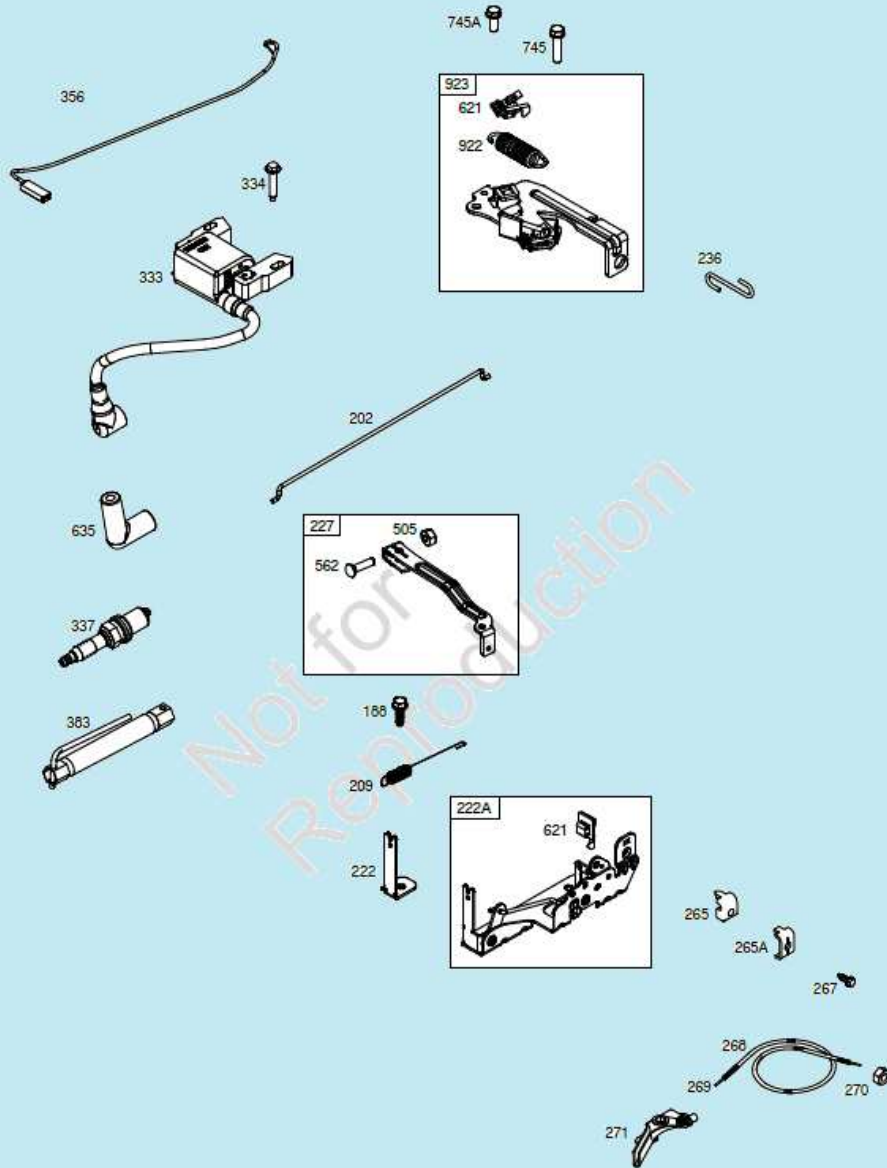

**08P500**

REF. NO.	PART NO.	DESCRIPTION	REF. NO.	PART NO.	DESCRIPTION	REF. NO.	PART NO.	DESCRIPTION
1	592048	Cylinder Assembly	33	590531	Valve-Exhaust	121	590589	Kit-Carburetor Overhaul
3	299819s	Seal-Oil (Magneto Side)	34	590530	Valve-Intake	122	590549	Spacer-Carburetor
4	590569	Sump-Engine	35	590532	Spring-Valve (Intake)	125A	591979	Carburetor
5	590525	Head-Cylinder	36	590532	Spring-Valve (Exhaust)			----- Note -----
7	799586	Gasket-Cylinder Head	37	590582	Guard-Flywheel			593261 Carburetor
11	590522	Tube-Breather			----- Note -----			Used on Type No(s).
12	799587	Gasket-Crankcase			591904 Guard- Flywheel			0034, 0042, 0046,
13	590512	Screw (Cylinder Head)			Used on Type No(s).			0047, 0049, 0054,
16	590537	Crankshaft			0009, 0013, 0016,	133	591120	0055, 0063, 0064.
		----- Note -----			0017, 0020, 0025,	137	593235	Float-Carburetor
		590538 Crankshaft			0026, 0027, 0029,	155	590529	Gasket-Float Bowl
		Used on Type No(s).			0035, 0037, 0040,	163	799580	Plate-Cylinder Head
		0011, 0015, 0017,			0044, 0056, 0060,	167	791766	Gasket-Air Cleaner
		0021, 0022, 0025,			0066, 0068, 0071,	187		Line-Fuel
		0026, 0027, 0028,			0074, 0076.			(Cut To Required Length)
		0030, 0033, 0036,	40	590528	Retainer-Valve	188	793480	Screw
		0037, 0042, 0043,	43	697799	Slinger-Governor/Oil			(Control Bracket)
		0044, 0045, 0046,	45	590514	Tappet-Valve	192	590535	Adjuster-Rocker Arm
		0049, 0050, 0051,	46	590524	Camshaft	202	590517	Link-Mechanical
		0061, 0063, 0065,			----- Note -----			Governor
		0066, 0067, 0069,			592968 Camshaft	209	590541	Spring-Governor
		0070, 0071, 0073,			Used on Type No(s).			----- Note -----
		0075, 0078.			0004, 0013, 0024.			591497 Spring- Governor
		591152 Crankshaft			(Used After Code Date			Used on Type No(s).
		Used on Type No(s).			13081100).			0049, 0067, 0069.
		0034, 0047, 0048,	58	591108	Rope-Starter	222	590560	Bracket-Control
		0052, 0055, 0059,	60	691915	Grip-Starter Rope	222A	590561	Bracket-Control
		0062, 0076.	60A	281434s	Grip-Starter Rope	227	590520	Lever-Governor
20	391483s	Seal-Oil (PTO Side)	60B	799716	Grip-Starter Rope			Control
22	692551	Screw (Crankcase Cover/Sump)	78	793480	Screw (Flywheel Guard)	236	591292	Link-Lockout
22A	590763	Screw (Crankcase Cover/Sump)	104	590558	Pin-Float Hinge	238	590533	Cap-Valve
			117	592804	Jet-Main (Standard)	265	690798	Clamp-Casing
					----- Note -----	265A	691024	Clamp-Casing
23	590544	Flywheel			592794 Jet-Main (Standard)	267	692577	Screw (Casing Clamp)
23A	592005	Flywheel			Used on Type No(s).	268	691025	Casing-Control Wire (Cut To Required Length)
24	222698s	Key-Flywheel			0034, 0042, 0046,	269	691026	Wire-Control (Cut To Required Length)
25	591975	Piston Assembly (Standard)			0047, 0049, 0054,			
26	591976	Ring Set (Standard)			0055, 0063, 0064.	270	691027	Nut (Control Wire Casing)
27	691588	Lock-Piston Pin	118	592689	Jet-Main (High Altitude)	271	691028	Lever-Control
28	699659	Pin-Piston (Standard)			----- Note -----	300B	590565	Muffler
29	590518	Rod-Connecting			593271 Jet-Main (High Altitude)	304A	593962	Housing-Blower
32	691664	Screw (Connecting Rod)			Used on Type No(s).	305	590586	Screw (Blower Housing)
					0034, 0042, 0046,	318	793480	Screw (Mounting Bracket)
					0047, 0049, 0054,	332	690662	Nut (Flywheel)
					0055, 0063, 0064.			