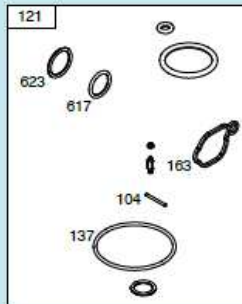

**08P500**

REF. NO.	PART NO.	DESCRIPTION	REF. NO.	PART NO.	DESCRIPTION	REF. NO.	PART NO.	DESCRIPTION
1	592048	Cylinder Assembly	33	590531	Valve-Exhaust	121	590589	Kit-Carburetor Overhaul
3	299819s	Seal-Oil (Magneto Side)	34	590530	Valve-Intake	122	590549	Spacer-Carburetor
4	590569	Sump-Engine	35	590532	Spring-Valve (Intake)	125A	591979	Carburetor
5	590525	Head-Cylinder	36	590532	Spring-Valve (Exhaust)			----- Note -----
7	799586	Gasket-Cylinder Head	37	590582	Guard-Flywheel			593261 Carburetor
11	590522	Tube-Breather			----- Note -----			Used on Type No(s).
12	799587	Gasket-Crankcase			591904 Guard- Flywheel			0034, 0042, 0046,
13	590512	Screw (Cylinder Head)			Used on Type No(s).			0047, 0049, 0054,
16	590537	Crankshaft			0009, 0013, 0016,	133	591120	0055, 0063, 0064.
		----- Note -----			0017, 0020, 0025,	137	593235	Float-Carburetor
		590538 Crankshaft			0026, 0027, 0029,	155	590529	Gasket-Float Bowl
		Used on Type No(s).			0035, 0037, 0040,	163	799580	Plate-Cylinder Head
		0011, 0015, 0017,			0044, 0056, 0060,	167	791766	Gasket-Air Cleaner
		0021, 0022, 0025,			0066, 0068, 0071,	187		Line-Fuel
		0026, 0027, 0028,			0074, 0076.			(Cut To Required Length)
		0030, 0033, 0036,	40	590528	Retainer-Valve	188	793480	Screw
		0037, 0042, 0043,	43	697799	Slinger-Governor/Oil			(Control Bracket)
		0044, 0045, 0046,	45	590514	Tappet-Valve	192	590535	Adjuster-Rocker Arm
		0049, 0050, 0051,	46	590524	Camshaft	202	590517	Link-Mechanical
		0061, 0063, 0065,			----- Note -----			Governor
		0066, 0067, 0069,			592968 Camshaft	209	590541	Spring-Governor
		0070, 0071, 0073,			Used on Type No(s).			----- Note -----
		0075, 0078.			0004, 0013, 0024.			591497 Spring- Governor
		591152 Crankshaft			(Used After Code Date			Used on Type No(s).
		Used on Type No(s).			13081100).			0049, 0067, 0069.
		0034, 0047, 0048,	58	591108	Rope-Starter	222	590560	Bracket-Control
		0052, 0055, 0059,	60	691915	Grip-Starter Rope	222A	590561	Bracket-Control
		0062, 0076.	60A	281434s	Grip-Starter Rope	227	590520	Lever-Governor
20	391483s	Seal-Oil (PTO Side)	60B	799716	Grip-Starter Rope			Control
22	692551	Screw (Crankcase Cover/Sump)	78	793480	Screw (Flywheel Guard)	236	591292	Link-Lockout
22A	590763	Screw (Crankcase Cover/Sump)	104	590558	Pin-Float Hinge	238	590533	Cap-Valve
			117	592804	Jet-Main (Standard)	265	690798	Clamp-Casing
					----- Note -----	265A	691024	Clamp-Casing
23	590544	Flywheel			592794 Jet-Main (Standard)	267	692577	Screw (Casing Clamp)
23A	592005	Flywheel			Used on Type No(s).	268	691025	Casing-Control Wire (Cut To Required Length)
24	222698s	Key-Flywheel			0034, 0042, 0046,	269	691026	Wire-Control (Cut To Required Length)
25	591975	Piston Assembly (Standard)			0047, 0049, 0054,			
26	591976	Ring Set (Standard)			0055, 0063, 0064.	270	691027	Nut (Control Wire Casing)
27	691588	Lock-Piston Pin	118	592689	Jet-Main (High Altitude)	271	691028	Lever-Control
28	699659	Pin-Piston (Standard)			----- Note -----	300B	590565	Muffler
29	590518	Rod-Connecting			593271 Jet-Main (High Altitude)	304A	593962	Housing-Blower
32	691664	Screw (Connecting Rod)			Used on Type No(s).	305	590586	Screw (Blower Housing)
					0034, 0042, 0046,	318	793480	Screw (Mounting Bracket)
					0047, 0049, 0054,	332	690662	Nut (Flywheel)
					0055, 0063, 0064.			