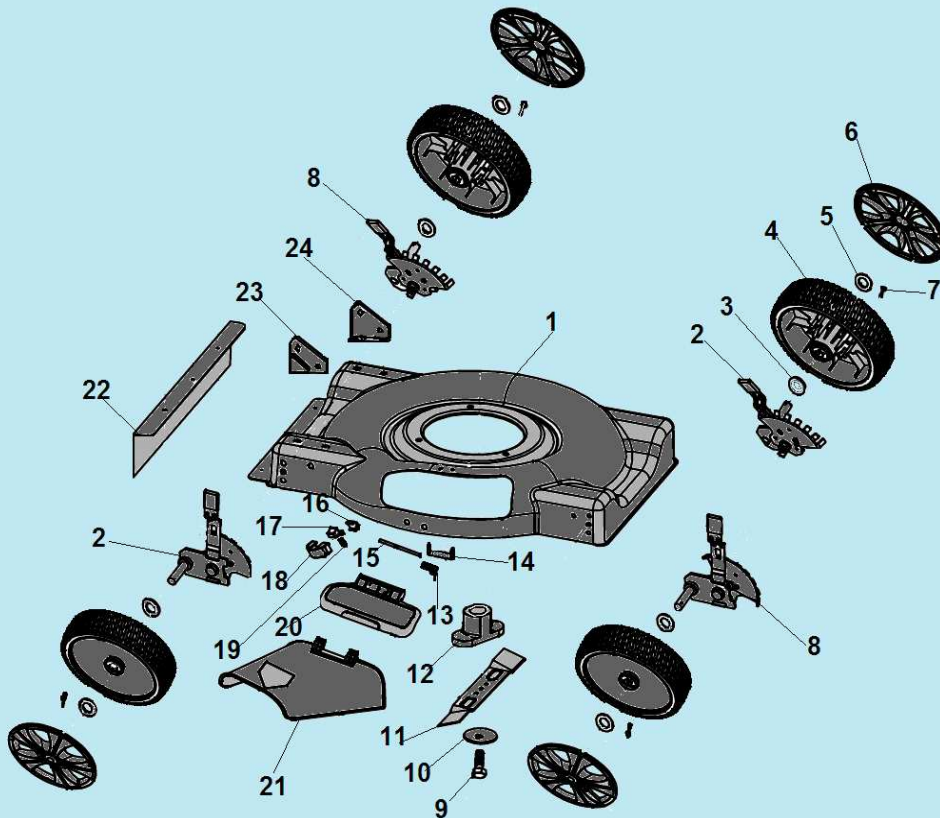

№	Артикул	Наименование	К-во	№	Артикул	Наименование	К-во
1	70742210780	Корпус (дека)	1	13	60390010000	Пружина оси	1
2	70880030000	Кронштейн колеса с регулятором высоты	2	14	70060060780	Кронштейн	1
3	60180110000	Шайба 14,2x20,7x0,5	4	15	70030070000	Ось крышки отсека бокового	1
4	20880103000/ 20880103130	Колесо	4	16	60200580000	Прокладка	1
5	60190080000	Шайба 13x20x1,5	4	17	20490090000	Фиксатор крышки	1
6	20620030060	Колпак колеса	4	18	20650200000	Корпус фиксатора	1
7	60300060000	Шплинт	4	19	60380600000	Пружина фиксатора	1
8	70880060000	Кронштейн колеса с регулятором высоты	2	20	20120050000	Крышка отсека выброса травы	1
9	60100020000	Болт 3/8-24UNF-35	1	21	20110060000	Направляющая бокового выброса	1
10	70040070000	Шайба крепления ножа	1	22	20750020000	Накладка деки	1
11	70130030000	Нож для травы	1	23	70070080000	Правый кронштейн крепления рукоятки	1
12	70140750000	Адаптер крепления ножа	1	24	70070020000	Левый кронштейн крепления рукоятки	1