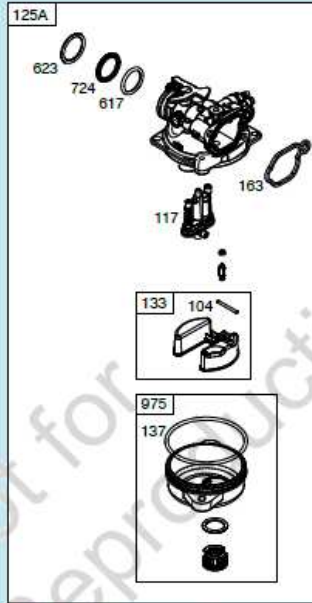

**08P500**

REF. NO.	PART NO.	DESCRIPTION	REF. NO.	PART NO.	DESCRIPTION	REF. NO.	PART NO.	DESCRIPTION
1	592048	Cylinder Assembly	33	590531	Valve-Exhaust	121	590589	Kit-Carburetor Overhaul
3	299819s	Seal-Oil (Magneto Side)	34	590530	Valve-Intake	122	590549	Spacer-Carburetor
4	590569	Sump-Engine	35	590532	Spring-Valve (Intake)	125A	591979	Carburetor
5	590525	Head-Cylinder	36	590532	Spring-Valve (Exhaust)			----- Note -----
7	799586	Gasket-Cylinder Head	37	590582	Guard-Flywheel			593261 Carburetor
11	590522	Tube-Breather			----- Note -----			Used on Type No(s).
12	799587	Gasket-Crankcase			591904 Guard- Flywheel			0034, 0042, 0046,
13	590512	Screw (Cylinder Head)			Used on Type No(s).			0047, 0049, 0054,
16	590537	Crankshaft			0009, 0013, 0016,	133	591120	0055, 0063, 0064.
		----- Note -----			0017, 0020, 0025,	137	593235	Float-Carburetor
		590538 Crankshaft			0026, 0027, 0029,	155	590529	Gasket-Float Bowl
		Used on Type No(s).			0035, 0037, 0040,	163	799580	Plate-Cylinder Head
		0011, 0015, 0017,			0044, 0056, 0060,	167	791766	Gasket-Air Cleaner
		0021, 0022, 0025,			0066, 0068, 0071,	187		Line-Fuel
		0026, 0027, 0028,			0074, 0076.			(Cut To Required Length)
		0030, 0033, 0036,	40	590528	Retainer-Valve	188	793480	Screw
		0037, 0042, 0043,	43	697799	Slinger-Governor/Oil			(Control Bracket)
		0044, 0045, 0046,	45	590514	Tappet-Valve	192	590535	Adjuster-Rocker Arm
		0049, 0050, 0051,	46	590524	Camshaft	202	590517	Link-Mechanical
		0061, 0063, 0065,			----- Note -----			Governor
		0066, 0067, 0069,			592968 Camshaft	209	590541	Spring-Governor
		0070, 0071, 0073,			Used on Type No(s).			----- Note -----
		0075, 0078.			0004, 0013, 0024.			591497 Spring- Governor
		591152 Crankshaft			(Used After Code Date			Used on Type No(s).
		Used on Type No(s).			13081100).			0049, 0067, 0069.
		0034, 0047, 0048,	58	591108	Rope-Starter	222	590560	Bracket-Control
		0052, 0055, 0059,	60	691915	Grip-Starter Rope	222A	590561	Bracket-Control
		0062, 0076.	60A	281434s	Grip-Starter Rope	227	590520	Lever-Governor
20	391483s	Seal-Oil (PTO Side)	60B	799716	Grip-Starter Rope			Control
22	692551	Screw (Crankcase Cover/Sump)	78	793480	Screw (Flywheel Guard)	236	591292	Link-Lockout
22A	590763	Screw (Crankcase Cover/Sump)	104	590558	Pin-Float Hinge	238	590533	Cap-Valve
			117	592804	Jet-Main (Standard)	265	690798	Clamp-Casing
					----- Note -----	265A	691024	Clamp-Casing
23	590544	Flywheel			592794 Jet-Main (Standard)	267	692577	Screw (Casing Clamp)
23A	592005	Flywheel			Used on Type No(s).	268	691025	Casing-Control Wire (Cut To Required Length)
24	222698s	Key-Flywheel			0034, 0042, 0046,	269	691026	Wire-Control (Cut To Required Length)
25	591975	Piston Assembly (Standard)			0047, 0049, 0054,			
26	591976	Ring Set (Standard)			0055, 0063, 0064.	270	691027	Nut (Control Wire Casing)
27	691588	Lock-Piston Pin	118	592689	Jet-Main (High Altitude)	271	691028	Lever-Control
28	699659	Pin-Piston (Standard)			----- Note -----	300B	590565	Muffler
29	590518	Rod-Connecting			593271 Jet-Main (High Altitude)	304A	593962	Housing-Blower
32	691664	Screw (Connecting Rod)			Used on Type No(s).	305	590586	Screw (Blower Housing)
					0034, 0042, 0046,	318	793480	Screw (Mounting Bracket)
					0047, 0049, 0054,	332	690662	Nut (Flywheel)
					0055, 0063, 0064.			