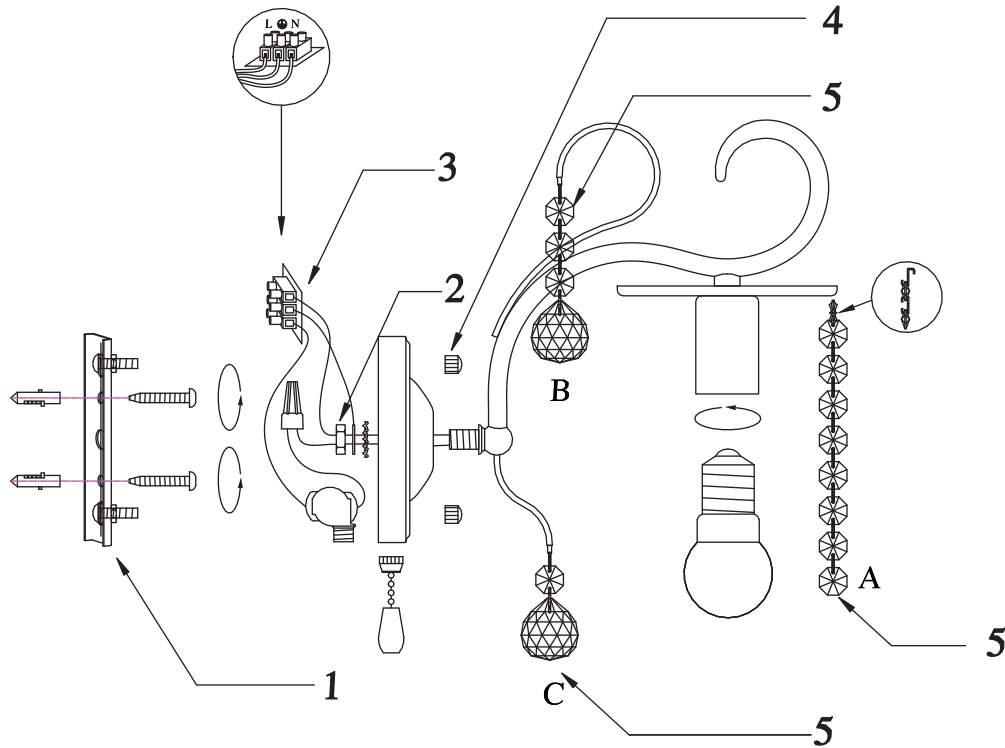

FREYA
TRADITION OF QUALITY

INSTRUCTION

MODEL: FR1127-WL-01-G
SCONCE

A - 21
B - 1
C - 1

1 x E14(40w)

FREYA-LIGHT.COM