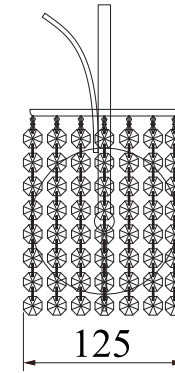

FREYA
TRADITION OF QUALITY

INSTRUCTION

MODEL: FR1127-WL-01-G
SCONCE

A - 21
B - 1
C - 1

1 x E14(40w)

FREYA-LIGHT.COM