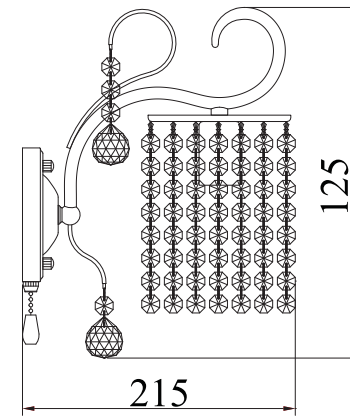

FREYA
TRADITION OF QUALITY

INSTRUCTION

MODEL: FR1127-WL-01-G
SCONCE

A - 21
B - 1
C - 1

1 x E14(40w)

FREYA-LIGHT.COM