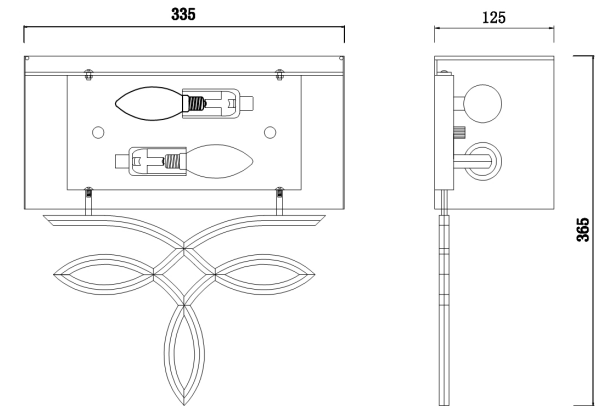

# INSTRUCTION

**Model:** FR5538WL-02BR  
**Wall Lamp**

2 x E14 (40W)

FREYA-LIGHT.COM