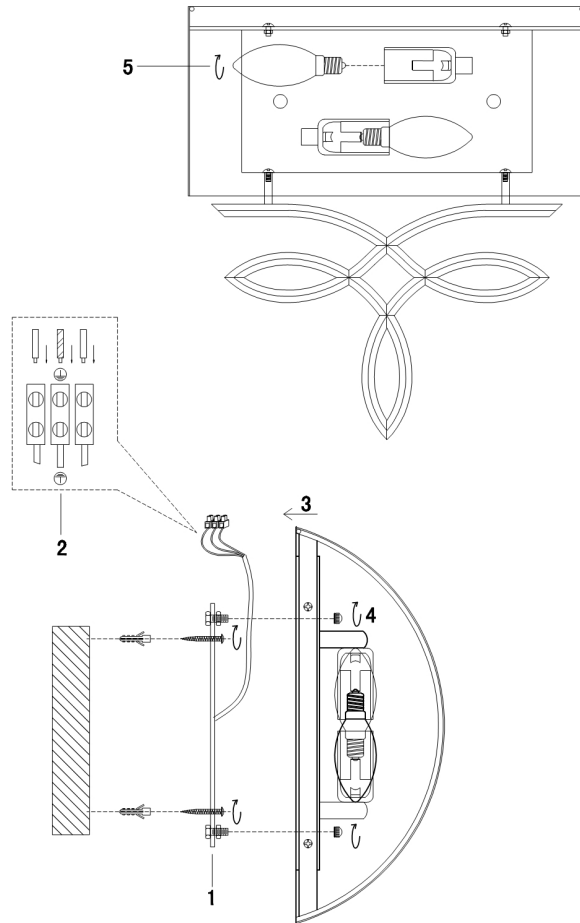

# INSTRUCTION

**Model:** FR5538WL-02BR  
**Wall Lamp**

2 x E14 (40W)

FREYA-LIGHT.COM