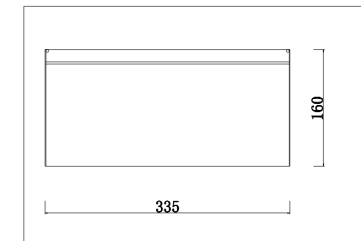

# INSTRUCTION

**Model:** FR5538WL-02BR  
**Wall Lamp**

2 x E14 (40W)

FREYA-LIGHT.COM