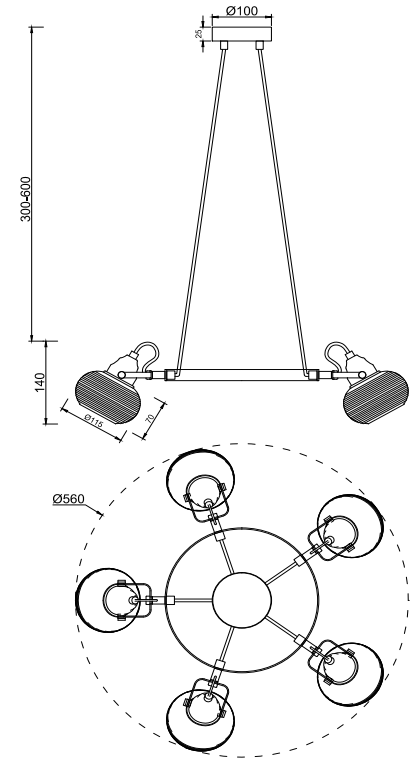

FREYA
TRADITION OF QUALITY

Instruction

FR5690PL-05CH

5 x E14 (40W)

Model: FR5690PL-05CH
Series: Linda

Ceiling Lamps