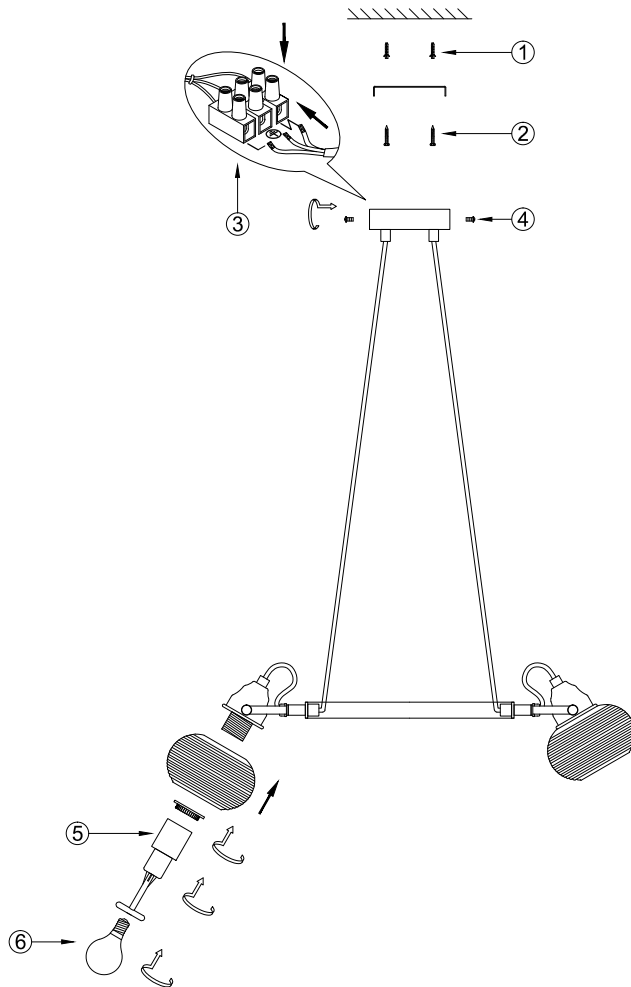

FREYA
TRADITION OF QUALITY

Instruction

FR5690PL-05CH

5 x E14 (40W)

Model: FR5690PL-05CH
Series: Linda

Ceiling Lamps