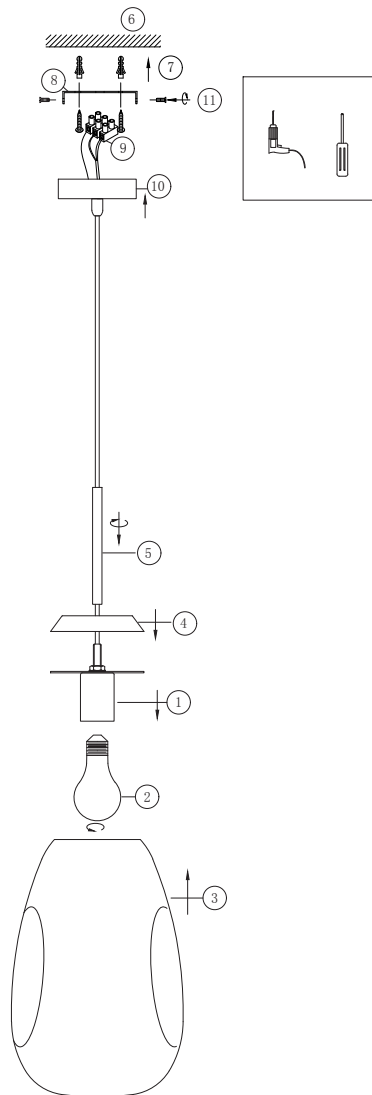

Instruction

P013PL-01C

1 x E27 (60W)

Model: P013PL-01C
Collection: Pendant
Series: Mabell

Ceiling Lamps