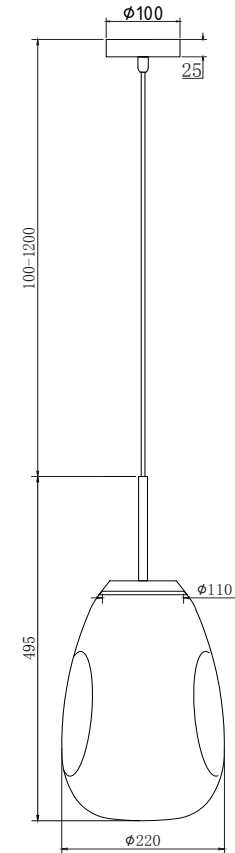

Instruction

P013PL-01C

1 x E27 (60W)

Model: P013PL-01C
Collection: Pendant
Series: Mabell

Ceiling Lamps