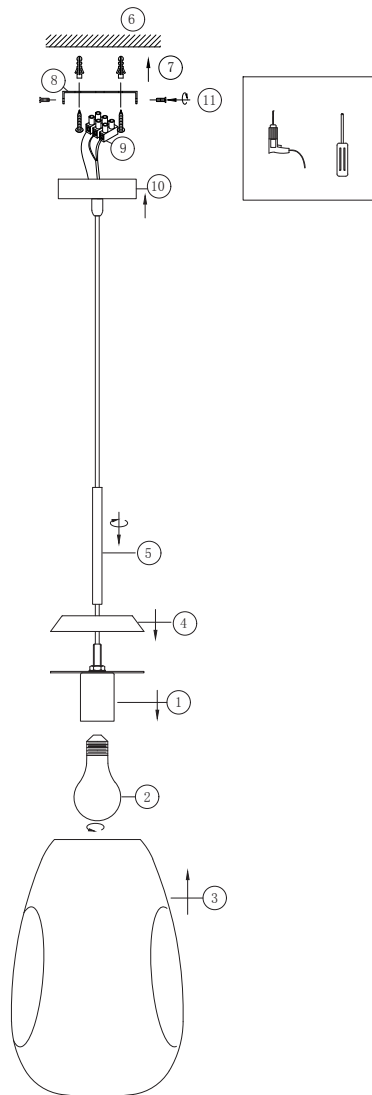

Instruction

P013PL-01CH

1 x E27 (60W)

Model: P013PL-01CH
Collection: Pendant
Series: Mabell

Ceiling Lamps