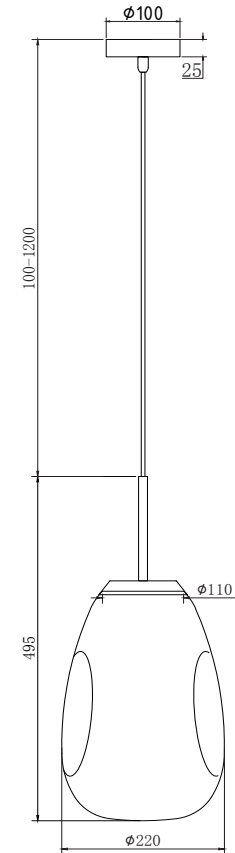

Instruction

P013PL-01CH

1 x E27 (60W)

Model: P013PL-01CH
Collection: Pendant
Series: Mabell

Ceiling Lamps