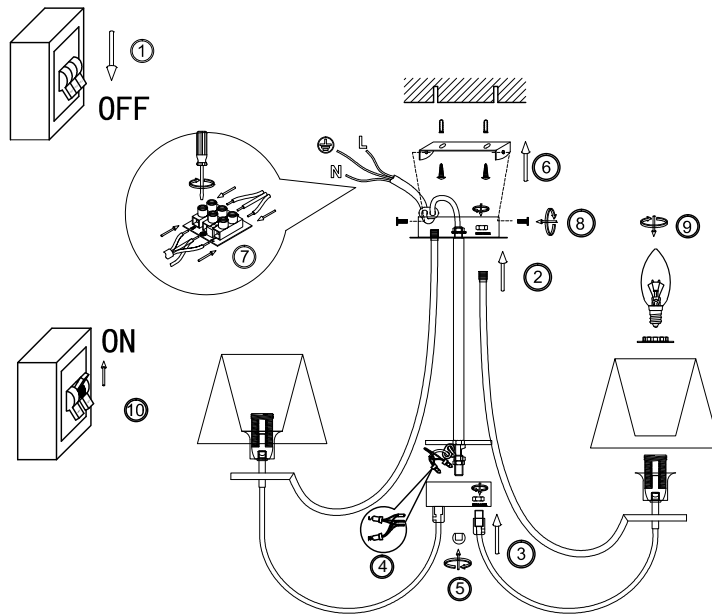

# Instruction

FR5019CL-05CH

5 x E14 (40W)

Model: FR5019CL-05CH  
Series: Felisa

Ceiling Lamps