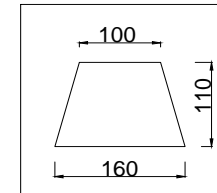

# Instruction

FR5019CL-05CH

5 x E14 (40W)

Model: FR5019CL-05CH  
Series: Felisa

Ceiling Lamps