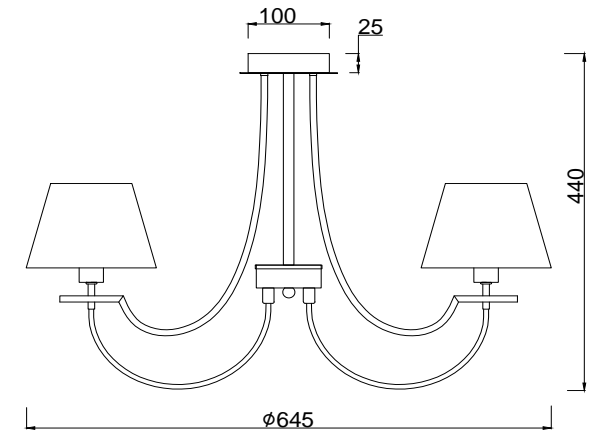

# Instruction

FR5019CL-05CH

5 x E14 (40W)

Model: FR5019CL-05CH  
Series: Felisa

Ceiling Lamps