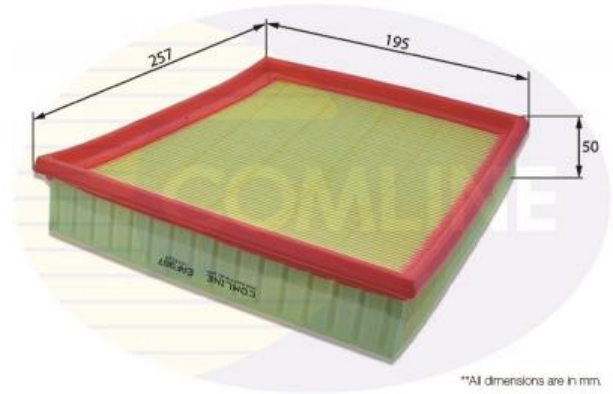

AUTO PARTS

Product Bulletin

EAF987 - Air Filter

Vehicles

JAGUAR, LAND ROVER,

Technical Info

Height (mm)	50
Length (mm)	257
Width (mm)	195

*All dimensions are in mm.