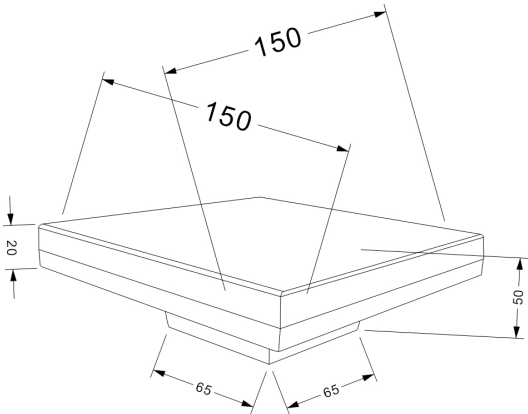

# Instruction

Collection: OUTDOOR  
Series: MADISON AVENUE  
Model: O583WL-L10B  
Wall

1

2

3

4

5

- Wall

max 10W  
640 LM

**MAYTONI**  
DECORATIVE LIGHTING

[www.maytoni.de](http://www.maytoni.de)