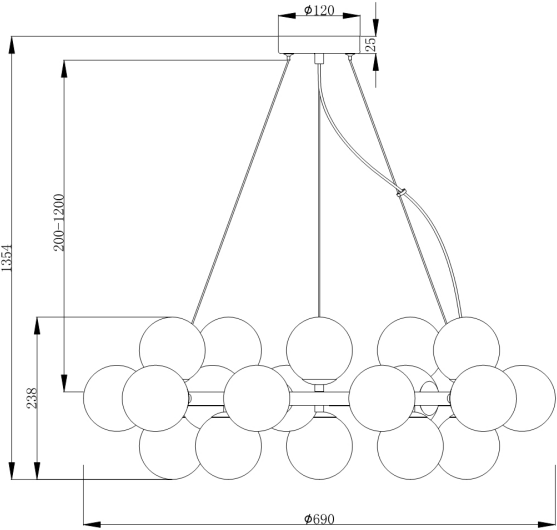

Instruction

Collection: MODERN
Series: DALLAS
Model: MOD548PL-25CH
Ceiling

- Ceiling

25 x G9 (28W)

MAYTONI
DECORATIVE LIGHTING

www.maytoni.de