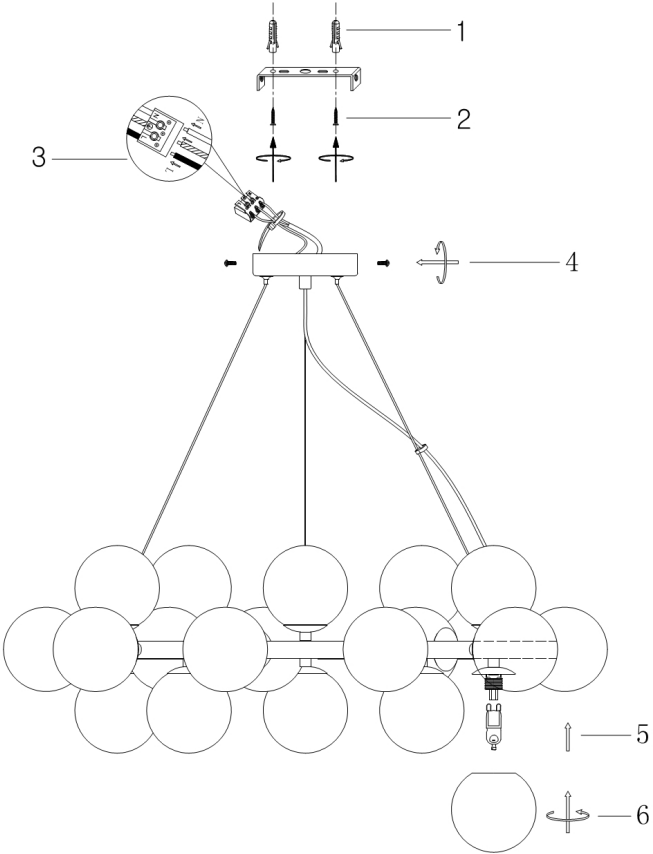

Instruction

Collection: MODERN
Series: DALLAS
Model: MOD548PL-25CH
Ceiling

- Ceiling

25 x G9 (28W)

MAYTONI
DECORATIVE LIGHTING

www.maytoni.de