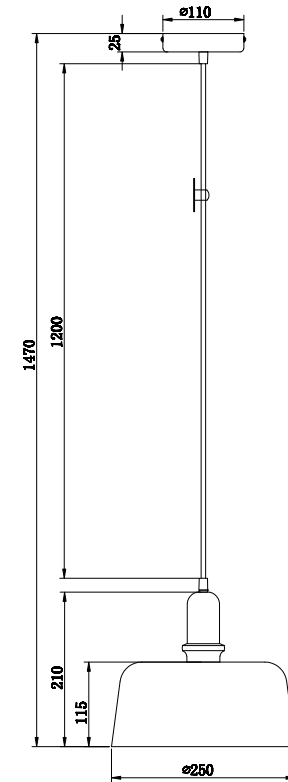

Instruction

T454-PL-01-W

1 x E27 (60W)

Model: T454-PL-01-W
Collection: Pendant
Series: Dayton

Pendant Lamps