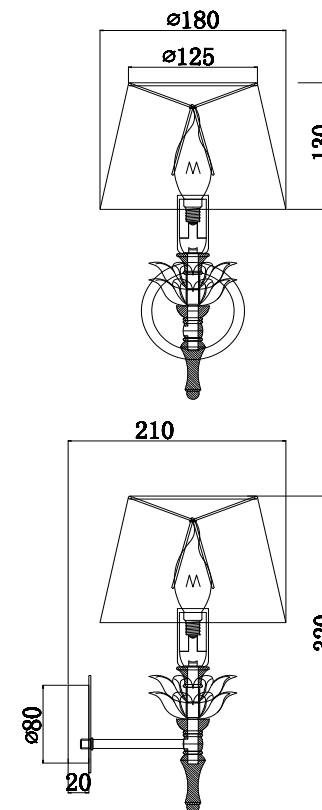

Instruction

H003WL-01MG

1 x E14 (40W)

Model: H003WL-01MG
Collection: House
Series: Barbara

Wall Lamps