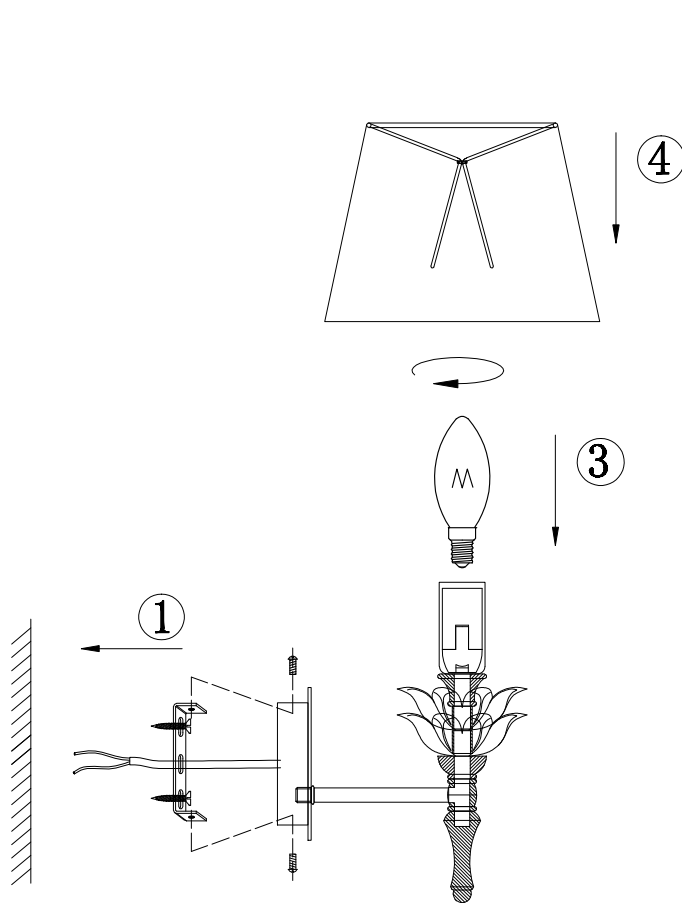

Instruction

H003WL-01MG

1 x E14 (40W)

Model: H003WL-01MG
Collection: House
Series: Barbara

Wall Lamps