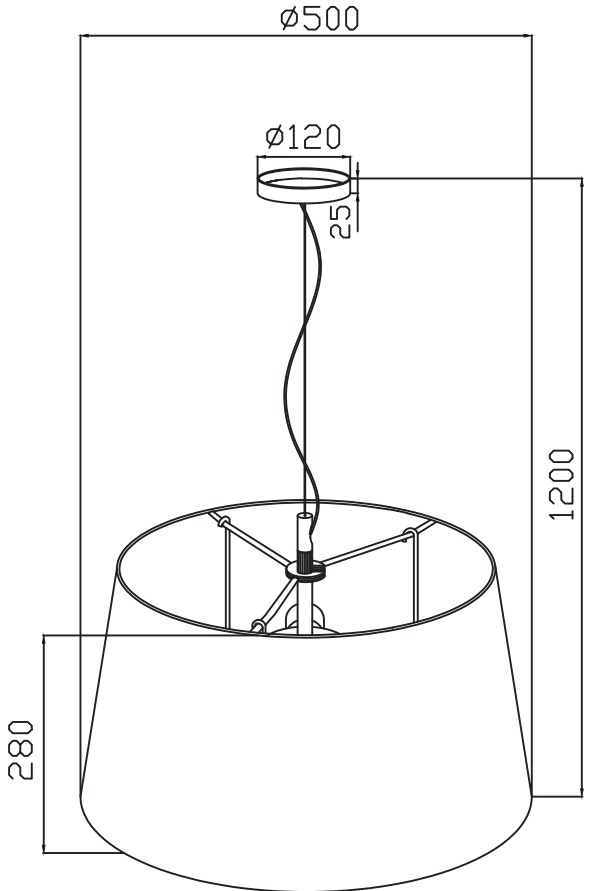

Instruction

Collection: Modern
Series: Toronto
Model: MOD974-PLBase-03-Black

3 x E27 (40w)

MAYTONI
DECORATIVE LIGHTING

www.maytoni.de