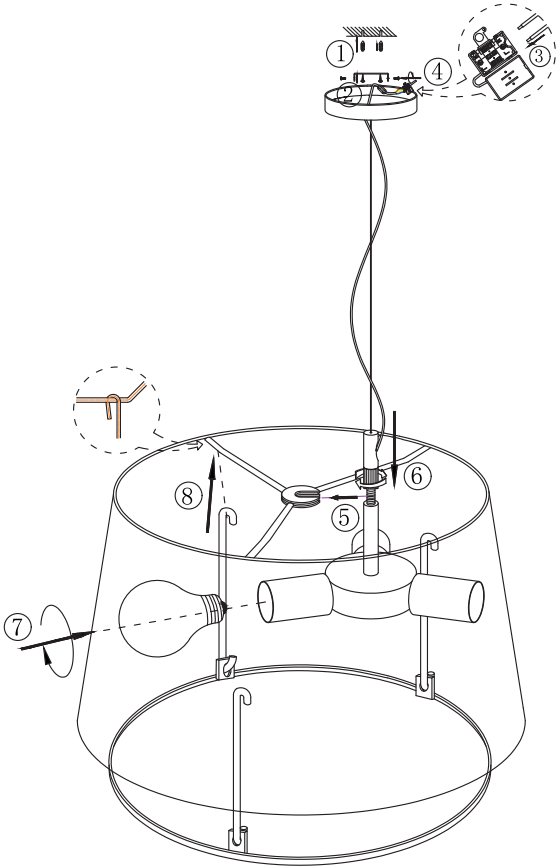

Instruction

Collection: Modern
Series: Toronto
Model: MOD974-PLBase-03-Black

3 x E27 (40w)

MAYTONI
DECORATIVE LIGHTING

www.maytoni.de