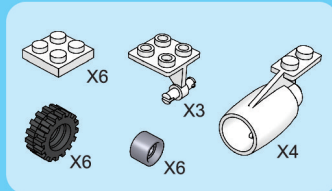

CITY

NO.25301

6+
LEGO
CITY

1

2

3

WARNING:
CHOKING HAZARD - small parts.
Not for children under 3 years.

4

5

6

7

8