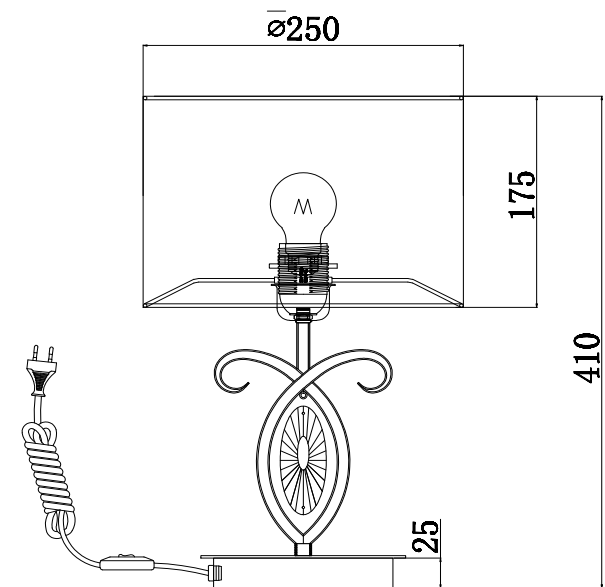

Instruction

H006TL-01G

Model: H006TL-01G
Collection: House
Series: Luxe

Table Lamps