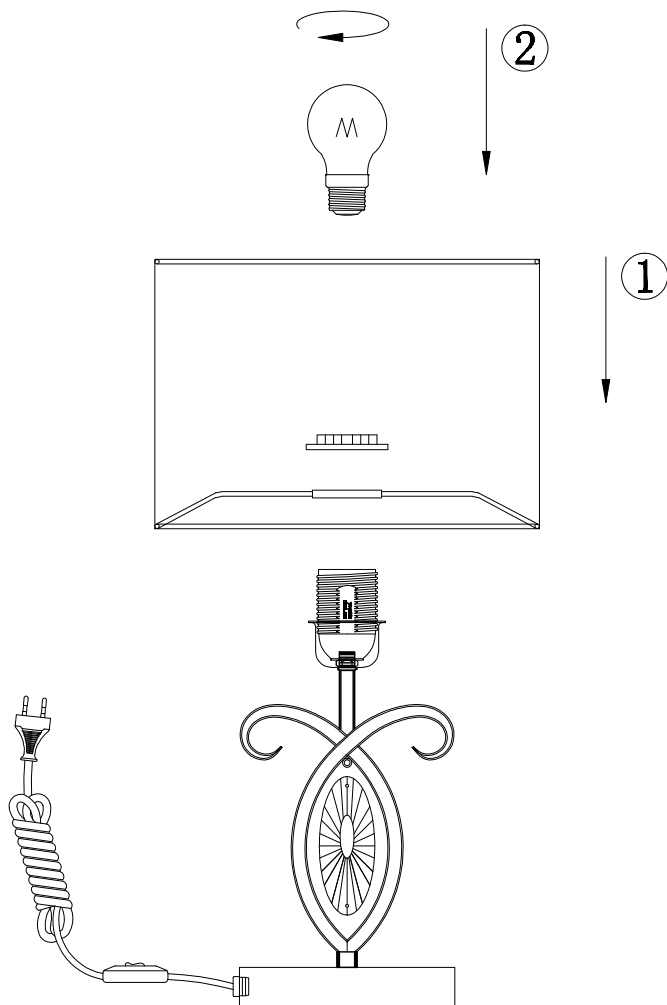

Instruction

H006TL-01G

Model: H006TL-01G
Collection: House
Series: Luxe

Table Lamps