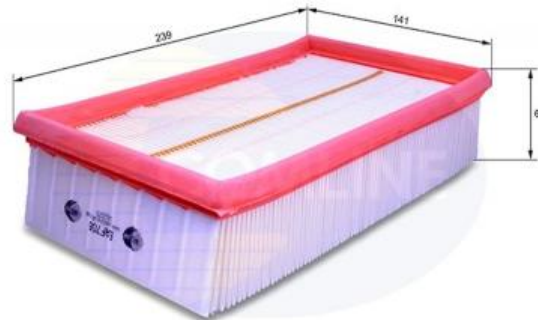

AUTO PARTS

Product Bulletin

EAF706 - Air Filter

Vehicles

RENAULT,

Technical Info

Height (mm) 67
 Length (mm) 239
 Part Info With pre-filter
 Width (mm) 141

**All dimensions are in mm.