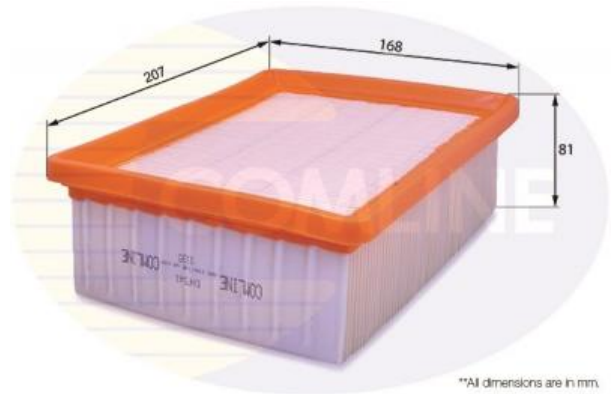

AUTO PARTS

Product Bulletin

EAF541 - Air Filter

Vehicles

CITROEN, PEUGEOT, RENAULT

Technical Info

Height (mm) 81
 Length (mm) 207
 Width (mm) 168

Cross References