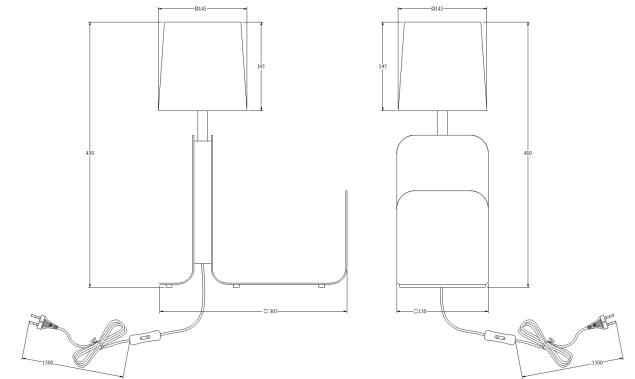

# Instruction

Collection: MODERN  
Series: KARL  
Model: MOD618TL-01W  
Mobile

- Mobile

1 x E27 (60W)

**MAYTONI**  
DECORATIVE LIGHTING

[www.maytoni.de](http://www.maytoni.de)