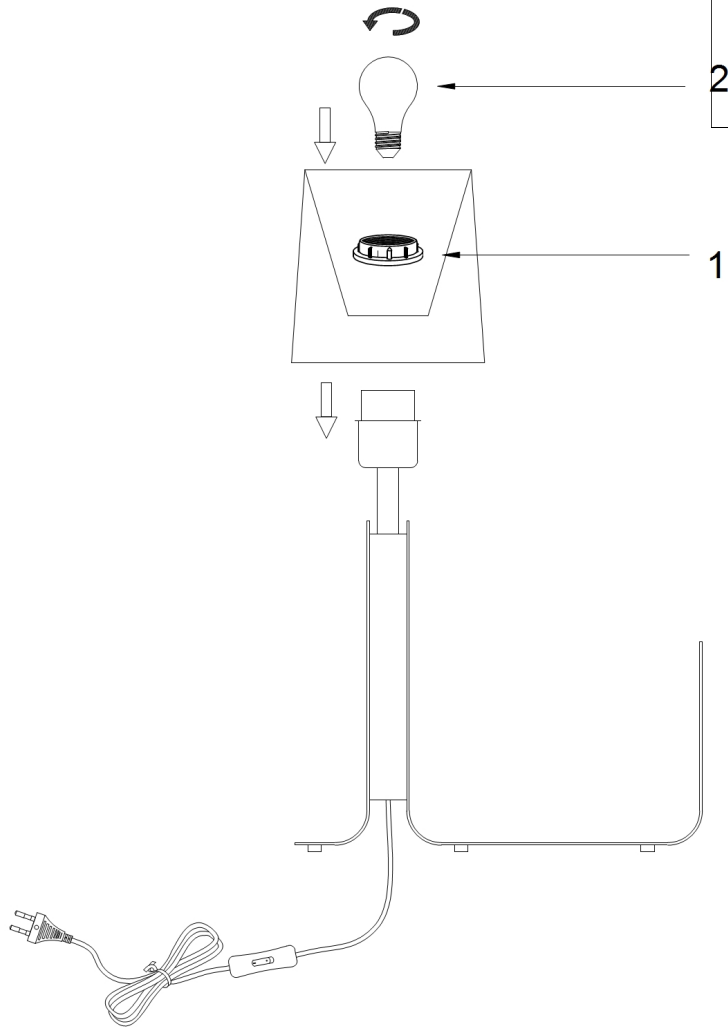

# Instruction

Collection: MODERN  
Series: KARL  
Model: MOD618TL-01W  
Mobile

- Mobile

1 x E27 (60W)

**MAYTONI**  
DECORATIVE LIGHTING

[www.maytoni.de](http://www.maytoni.de)