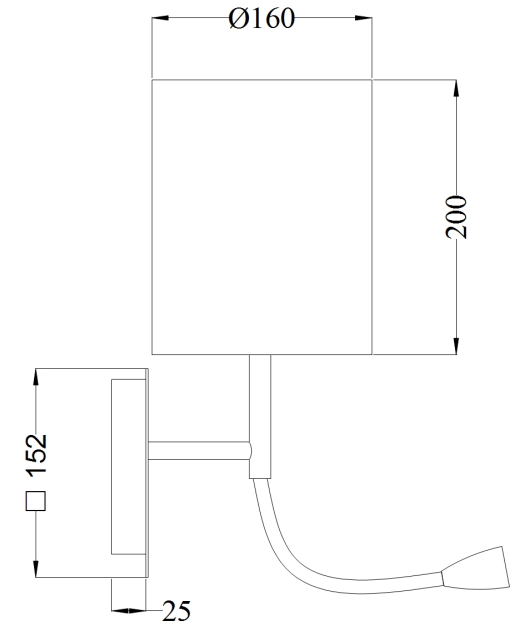

# Instruction

Collection: MODERN  
Series: BERGAMO  
Model: MOD617WL-01CH  
Wall

- Wall

1 x E27 (60W)

**MAYTONI**  
DECORATIVE LIGHTING

[www.maytoni.de](http://www.maytoni.de)