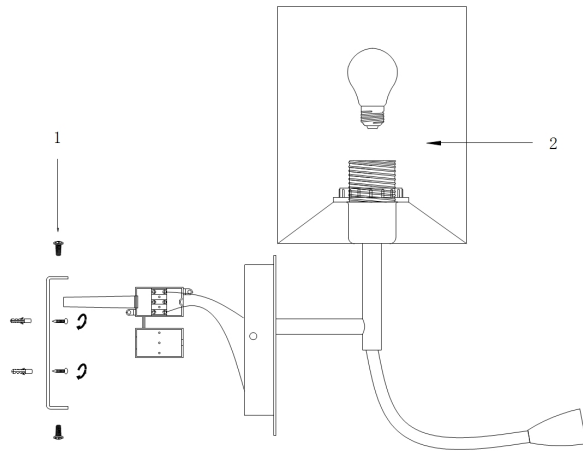

# Instruction

Collection: MODERN  
Series: BERGAMO  
Model: MOD617WL-01CH  
Wall

- Wall

1 x E27 (60W)

**MAYTONI**  
DECORATIVE LIGHTING

[www.maytoni.de](http://www.maytoni.de)