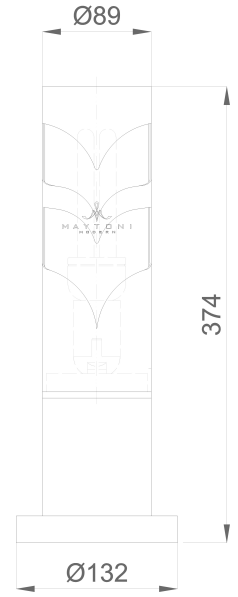

# Instruction

Collection: OUTDOOR  
Series: FIFTH AVENUE  
Model: S710-37-31-N  
Mobile

  
1 x E27 (11W)

**MAYTONI**  
DECORATIVE LIGHTING  
[www.maytoni.de](http://www.maytoni.de)