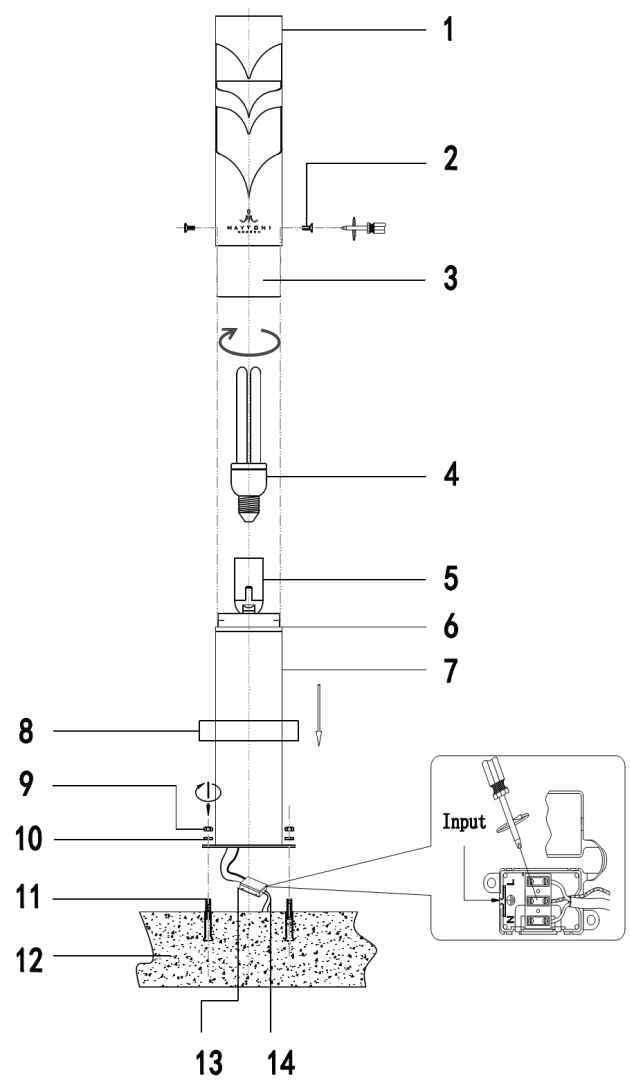

# Instruction

Collection: OUTDOOR  
Series: FIFTH AVENUE  
Model: S710-37-31-N  
Mobile

  
1 x E27 (11W)

**MAYTONI**  
DECORATIVE LIGHTING  
[www.maytoni.de](http://www.maytoni.de)